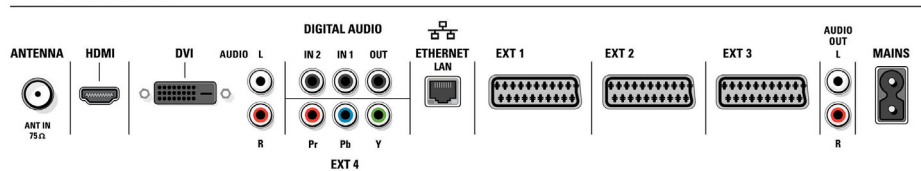

Sound

- Output power (RMS): 3 x 15 W
- Sound System: Virtual Dolby Digital
- Sound Enhancement: Auto Volume Leveller, Digital Signal Processing, Dynamic Bass Enhancement, Graphic Equalizer

Loudspeakers

- Built-in speakers: 3
- Loudspeaker types: Flat NXT Monolith Speakers, Integrated subwoofer

Connectivity

- Front/Side connections: 2 x USB, Audio L/R in, CVBS in, Headphones Out, Multi-slot memory card reader, S-video in
- Ext 1 Scart: Audio L/R, CVBS in/out, RGB
- Ext 2 Scart: Audio L/R, CVBS in/out, RGB, Y/C
- Other connections: Analogue audio Left/Right out, S/PDIF in (coaxial), S/PDIF out (coaxial)

- Ext 3 Scart: Audio L/R, CVBS in/out
- Ext 4: S/PDIF digital coaxial, YPbPr
- Ext 5: DVI-I with HDCP, YPbPr
- Ext 6: HDMI
- Ext 7: Ethernet RJ45

Power

- Mains power: AC 220-240 V +/- 10%
- Ambient temperature: 5°C to 40°C
- Power consumption: 239 W
- Standby power consumption: 1 W

Accessories

- Included accessories: DVI-I to VGA adapter, Motorised RC swivel stand, Wall mounting bracket
- Optional accessories: 5-in-1 connection cable, Floor stand

Dimensions

- Set Width: 1238 mm
- Set Height: 755 mm
- Set Depth: 96 mm
- Product weight: 36 kg
- Box width: 1330 mm
- Box height: 960 mm
- Box depth: 330 mm
- Weight incl. Packaging: 58 kg

Rear connectors