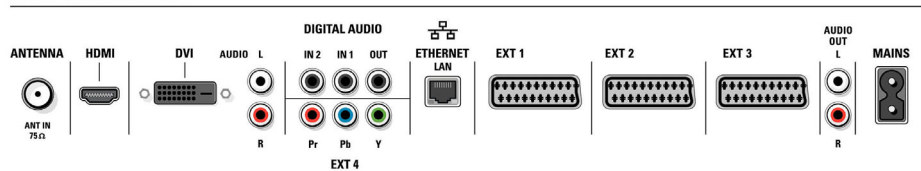

Sound

- Output power (RMS): 3 x 15 W
- Sound System: Virtual Dolby Digital
- Sound Enhancement: Auto Volume Leveller, Digital Signal Processing, Dynamic Bass Enhancement, Graphic Equalizer

Loudspeakers

- Built-in speakers: 3
- Loudspeaker types: Flat NXT Monolith Speakers, Integrated subwoofer

Connectivity

- Front/Side connections: 2 x USB, Audio L/R in, CVBS in, Headphones Out, Multi-slot memory card reader, S-video in
- Ext 1 Scart: Audio L/R, CVBS in/out, RGB
- Ext 2 Scart: Audio L/R, CVBS in/out, RGB, Y/C
- Other connections: Analogue audio Left/Right out, S/PDIF in (coaxial), S/PDIF out (coaxial)
- Ext 3 Scart: Audio L/R, CVBS in/out
- Ext 4: S/PDIF digital coaxial, YPbPr

- Ext 5: DVI-I with HDCP, YPbPr
- Ext 6: HDMI

Power

- Mains power: AC 220-240 V +/- 10%
- Ambient temperature: 5°C to 40°C
- Power consumption: 163 W
- Standby power consumption: 1 W

Accessories

- Included accessories: DVI-I to VGA adapter, Motorised RC swivel stand, Wall mounting bracket
- Optional accessories: 5-in-1 connection cable, Floor stand

Dimensions

- Set Width: 1000 mm
- Set Height: 605 mm
- Set Depth: 96 mm
- Product weight: 20 kg
- Box width: 1061 mm
- Box height: 850 mm
- Box depth: 265 mm
- Weight incl. Packaging: 37 kg

Rear connectors