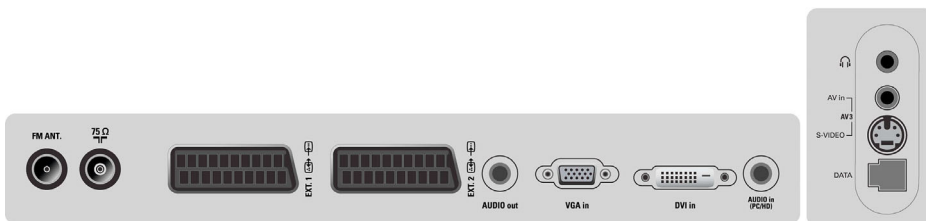

- Radio, Graphical User Interface, Programme List, Smart Picture, Smart Sound
- Clock: Sleep Timer
- Screen Format Adjustments: Full screen, Subtitle and Heading Shift, Superwide, Widescreen, Zoom 14:9, Zoom 16:9
- Remote Control: Amp, DVD, TV
- Remote control type: RCAE049_FRP
- Teletext: 10-page Smart Text
- VESA Mount: 100 x 100 mm
- Picture in Picture: Picture in graphics, Twin page text
- Teletext enhancements: 4 favourite pages, Programme information Line

Sound

- Output power (RMS): 2 x 10 W
- Sound System: Mono, Nicam Stereo, Virtual Dolby Surround
- Sound Enhancement: Dynamic Bass Enhancement

Connectivity

- Number of Scarts: 2
- Front/Side connections: Audio in, CVBS in, Headphones Out, S-video in
- Ext 1 Scart: Audio L/R, CVBS in/out, RGB
- Ext 2 Scart: Audio L/R, CVBS in/out, S-video in, Y/C
- Other connections: Antenna IEC75, Audio constant level out, DVI-D, FM Antenna, PC-in VGA + Audio L/R in

Power

- Ambient temperature: 5°C to 40°C
- Power consumption: 96 W Normal Operation W W
- Standby power consumption: < 2 W

Accessories

- Included accessories: Mini jack to Cinch (Female), Power cord, Quick start guide, Registration card, Remote Control, RF antenna cable, User Manual

Dimensions

- Product weight: 11.2 kg

Issue date 2023-07-13

Version: 8.0.9

EAN: 87 10895 83273 1

© 2023 Koninklijke Philips N.V.
All Rights reserved.

Specifications are subject to change without notice.
Trademarks are the property of Koninklijke Philips N.V.
or their respective owners.

www.philips.com