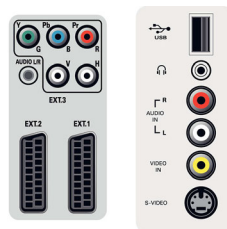

Sound

- Output power (RMS): 2 x 10 W
- Sound System: Virtual Dolby Digital
- Sound Enhancement: Digital Signal Processing, Graphic Equalizer, Dynamic Bass Enhancement

Loudspeakers

- Built-in speakers: 4
- Loudspeaker types: Dome tweeter

Connectivity

- Front/Side connections: Audio L/R in, CVBS in, Headphones Out, S-video in, USB
- Ext 1 Scart: Audio L/R, CVBS in/out, RGB
- Ext 2 Scart: Audio L/R, CVBS in/out, RGB, S-video in
- Other connections: Analogue audio Left/Right out, S/PDIF in (coaxial), S/PDIF out (coaxial)
- Ext 3: YPbPr
- Ext 4: HDMI
- Ext 5: HDMI

Power

- Mains power: AC 220-240 V +/- 10%
- Ambient temperature: 5°C to 40°C
- Power consumption: 128 W
- Standby power consumption: ≤ 1 W

Accessories

- Included accessories: Tabletop stand, Power cord, User Manual, Registration card, Warranty certificate, Remote Control, Batteries for remote control
- Optional accessories: Floor stand

Dimensions

- Set Width: 804.9 mm
- Set Height: 546.5 mm
- Set Depth: 117.6 mm
- Product weight: 14.4 kg
- Set width (with stand): 804.9 mm
- Set height (with stand): 609 mm
- Set depth (with stand): 210 mm
- Product weight (+stand): 22.6 kg
- Box width: 877 mm
- Box height: 641 mm
- Box depth: 267 mm
- Weight incl. Packaging: 22.6 kg
- Wall-mount compatible: 200 x 100 mm

Issue date 2023-07-13

Version: 5.1.10

EAN: 87 12581 30200 9

© 2023 Koninklijke Philips N.V.
All Rights reserved.

Specifications are subject to change without notice.
Trademarks are the property of Koninklijke Philips N.V.
or their respective owners.

www.philips.com