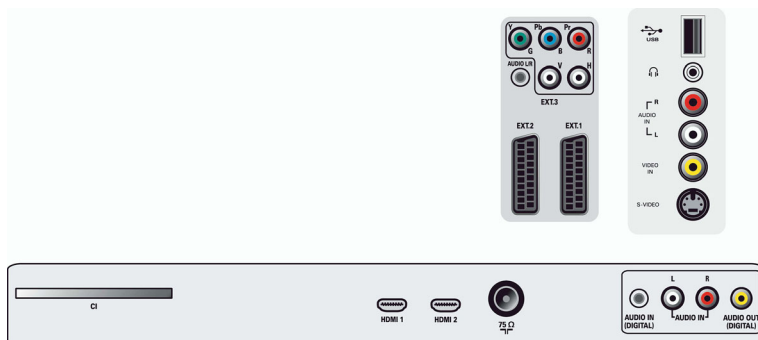

Power

- Mains power: AC 220-240 V +/- 10%
- Ambient temperature: 5°C to 40°C
- Power consumption: 248 W
- Standby power consumption: <1 W

Accessories

- Included accessories: Tabletop stand, Power cord, User Manual, Registration card, Warranty certificate, Remote Control, Batteries for remote

- control
- Optional accessories: Floor stand

Dimensions

- Set Width: 1046 mm
- Set Height: 686 mm
- Set Depth: 118 mm
- Product weight: 25 kg
- Set width (with stand): 1046 mm
- Set height (with stand): 748.6 mm
- Set depth (with stand): 264.5 mm
- Product weight (+stand): 32 kg
- Box width: 1152 mm
- Box height: 788 mm
- Box depth: 313 mm
- Weight incl. Packaging: 35 kg
- Wall-mount compatible: 600 x 400 mm