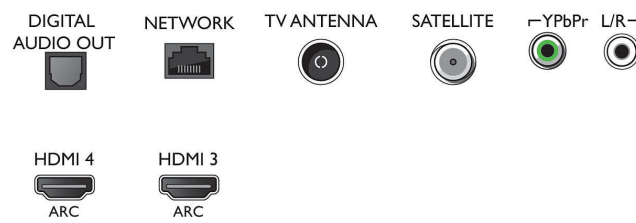

- 2160 @60 Hz, HDR supported, HDR10/HLG
- Video inputs on HDMI 3/4: up to 4K UHD 3840 x 2160 @60 Hz

Tuner/Reception/Transmission

- Digital TV: DVB-T/T2/T2-HD/C/S/S2
- Video Playback: NTSC, PAL, SECAM
- MPEG Support: MPEG2, MPEG4
- TV Programme guide*: 8-day Electronic Programme Guide
- Signal strength indication

Connections

Side

Bottom

Specifications

- Teletext: 1000 page Hypertext
- HEVC support

Android TV

- OS: Android TV™ 8 (Oreo)
- Pre-installed apps: Google Play Movies*, Google Play Music*, Google Search, YouTube
- Memory size (Flash): 16 GB*