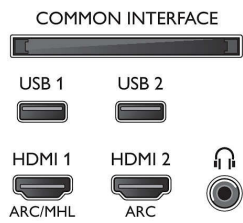

Picture/Display

- Aspect ratio: 16:9
- Diagonal screen size (inch): 50 inch
- Diagonal screen size (metric): 126 cm
- Display: 4K Ultra HD LED
- Panel resolution: 3840 x 2160

- Picture engine: P5 Perfect Picture Engine
- Picture enhancement: Ultra Resolution, Micro Dimming Pro, 1600 PPI
- Diagonal screen size (inch): 50 inch

Supported Display Resolution

- Computer inputs on HDMI 1/2: up to 4K UHD 3840 x 2160 @60 Hz, HDR supported, HDR10/HLG
- Computer inputs on HDMI 3/4: up to 4K UHD 3840 x 2160 @60 Hz
- Video inputs on HDMI 1/2: up to 4K UHD 3840 x

Connections

Side

Bottom

Specifications

- Teletext: 1000 page Hypertext
- HEVC support

Android TV

- OS: Android TV™ 8 (Oreo)
- Pre-installed apps: Google Play Movies*, Google Play Music*, Google Search, YouTube
- Memory size (Flash): 16 GB*