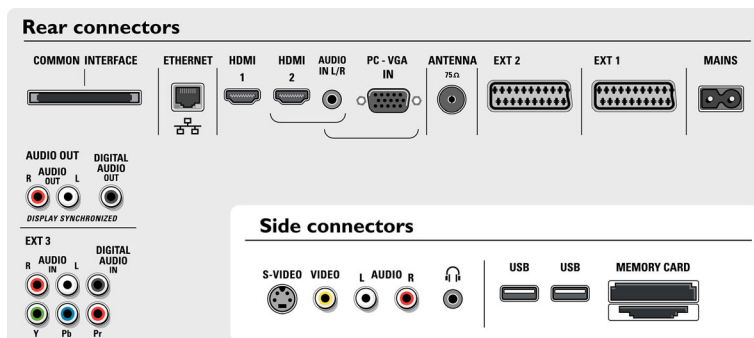

Sound

- Output power (RMS): 2 x 15 W
- Sound System: Virtual Dolby Digital
- Sound Enhancement: Digital Signal Processing, Dynamic Bass Enhancement, Graphic Equalizer

Loudspeakers

- Built-in speakers: 4
- Loudspeaker types: Integrated woofers with wOOx, Dome tweeter

Connectivity

- Front/Side connections: Audio L/R in, CVBS in, Headphones Out, S-video in, 2 x USB, Multi-slot memory card reader
- Ext 1 Scart: Audio L/R, CVBS in/out, RGB
- Ext 2 Scart: Audio L/R, CVBS in/out, RGB, Y/C
- Other connections: Analogue audio Left/Right out,

Ethernet, S/PDIF in (coaxial), S/PDIF out (coaxial), Common Interface

- Ext 3: YPbPr
- Ext 4: HDMI
- Ext 5: HDMI
- Ext 6: VGA PC-in, Audio L/R in

Power

- Mains power: AC 220-240 V +/- 10%
- Ambient temperature: 5°C to 40°C
- Power consumption: 248 W
- Standby power consumption: 0.8 W

Accessories

- Included accessories: Tabletop swivel stand, RF antenna cable
- Optional accessories: Floor stand

Dimensions

- Set Width: 1095 mm
- Set Height: 764 mm
- Set Depth: 114 mm
- Product weight: 35 kg
- Set height (with stand): 824 mm
- Set depth (with stand): 290 mm
- Box width: 1292 mm
- Box height: 1064 mm
- Box depth: 323 mm
- Weight incl. Packaging: 59 kg
- Wall-mount compatible: 800 x 400 mm

Issue date 2023-07-13

Version: 9.0.16

EAN: 87 10895 92050 6

© 2023 Koninklijke Philips N.V.
All Rights reserved.

Specifications are subject to change without notice.
Trademarks are the property of Koninklijke Philips N.V.
or their respective owners.

www.philips.com

* DVB-T, supported in selected countries only