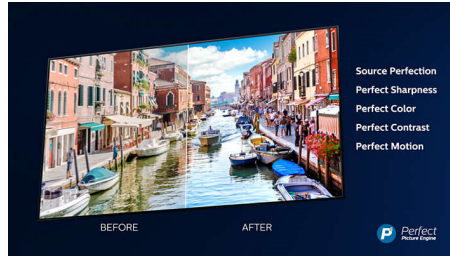

P5 Perfect Picture Engine

The Philips P5 Perfect Picture Engine delivers an image as brilliant as the content you love. Details have noticeably more depth. Colours are vivid, while skin tones look natural. Contrast is so crisp you'll feel every detail. And motion is so smooth that you'll never lose sight of the ball, no matter how fast the play.