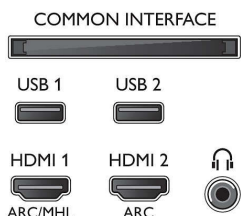

Connections

Side