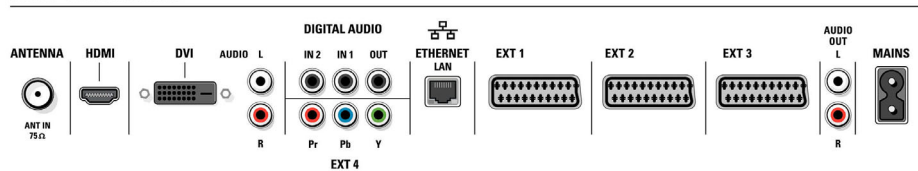

Sound

- Output power (RMS): 3 x 15 W
- Sound System: Virtual Dolby Digital
- Sound Enhancement: Auto Volume Leveller, Digital Signal Processing, Dynamic Bass Enhancement, Graphic Equalizer

Loudspeakers

- Built-in speakers: 3
- Loudspeaker types: Flat NXT Monolith Speakers, Integrated subwoofer

Connectivity

- Front/Side connections: 2 x USB, Audio L/R in, CVBS in, Headphones Out, Multi-slot memory card reader, S-video in
- Ext 1 Scart: Audio L/R, CVBS in/out, RGB
- Ext 2 Scart: Audio L/R, CVBS in/out, RGB, Y/C
- Other connections: Analogue audio Left/Right out, S/PDIF in (coaxial), S/PDIF out (coaxial)
- Ext 3 Scart: Audio L/R, CVBS in/out
- Ext 4: S/PDIF digital coaxial, YPbPr

- Ext 5: DVI-I with HDCP, YPbPr
- Ext 6: HDMI

Power

- Mains power: AC 220-240 V +/- 10%
- Ambient temperature: 5°C to 40°C
- Power consumption: 221 W
- Standby power consumption: 1 W

Accessories

- Included accessories: DVI-I to VGA adapter, Motorised RC swivel stand, Wall mounting bracket
- Optional accessories: 5-in-1 connection cable, Floor stand

Dimensions

- Set Width: 1130 mm
- Set Height: 680 mm
- Set Depth: 96 mm
- Product weight: 28 kg
- Box width: 1188 mm
- Box height: 900 mm
- Box depth: 297 mm
- Weight incl. Packaging: 48 kg

Rear connectors