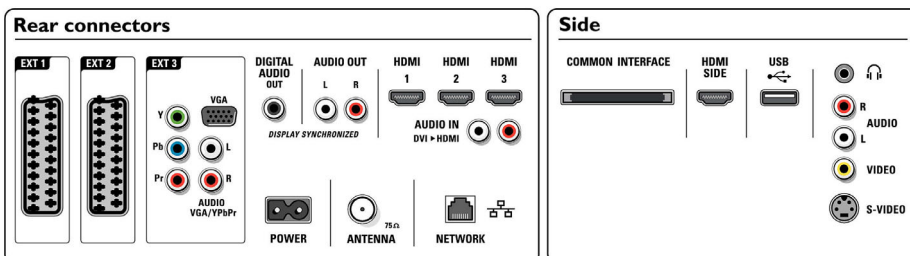

Sound

- Output power (RMS): 2 x 15 W
- Sound System: Virtual Dolby Digital, BBE
- Sound Enhancement: Auto Volume Leveller, Digital Signal Processing, Dynamic Bass Enhancement, Graphic Equalizer, Smart Sound

Loudspeakers

- Built-in speakers: 2
- Loudspeaker types: 2 integrated subwoofers, Dome tweeter

Connectivity

- EasyLink (HDMI-CEC): One touch play, System audio control, System standby
- Front/Side connections: HDMI v1.3, S-video in, CVBS in, Audio L/R in, Headphones Out, USB
- Ext 1 Scart: Audio L/R, CVBS in, RGB
- Ext 2 Scart: Audio L/R, CVBS in, RGB
- Other connections: Analogue audio Left/Right out, S/PDIF out (coaxial), Common Interface
- PC network link: DLNA 1.0 certified
- Ext 3: YPbPr, Audio L/R in, VGA PC-in
- Ext 4: HDMI v1.3

- Ext 5: HDMI v1.3
- Ext 6: HDMI v1.3

Power

- Mains power: AC 220-240 V +/- 10%
- Ambient temperature: 5°C to 35°C
- Power consumption: 139 W
- Standby power consumption: 0.15 W

Accessories

- Included accessories: RF antenna cable, Power cord, Quick start guide, User Manual, Warranty certificate, Remote Control, Batteries for remote control

Dimensions

- Set Width: 828 mm
- Set Height: 543 mm
- Set Depth: 109 mm
- Product weight: 16.3 kg
- Set height (with stand): 594 mm
- Set depth (with stand): 220 mm
- Product weight (+stand): 19.2 kg
- Box width: 1000 mm
- Box height: 740 mm
- Box depth: 288 mm
- Weight incl. Packaging: 23.7 kg
- Stand width: 480 mm
- Wall-mount compatible: 200 x 200 mm

Issue date 2023-07-13

Version: 2.0.8

EAN: 87 12581 36569 1

© 2023 Koninklijke Philips N.V.
All Rights reserved.

Specifications are subject to change without notice.
Trademarks are the property of Koninklijke Philips N.V.
or their respective owners.

www.philips.com