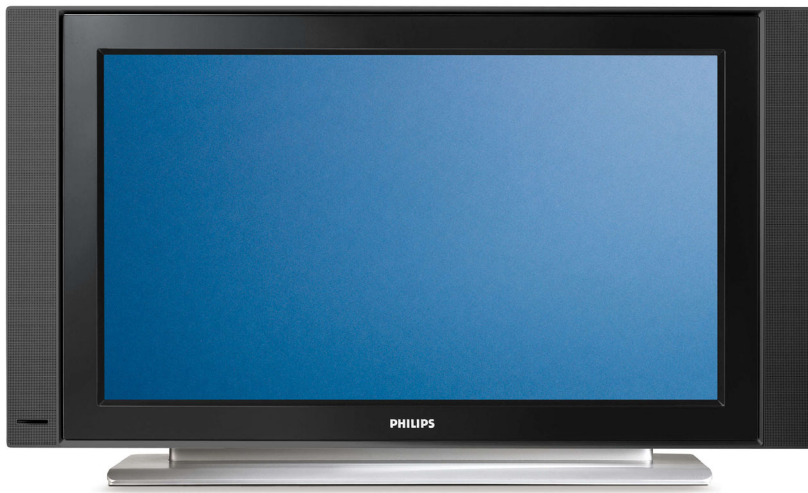

Philips
widescreen flat TV

26"
LCD
HD Ready

26PF3302

Turn up your viewing experience

Crystal Clear III

Here is a wonderful new TV that not only gives you great picture and sound but also modern styling and a quality finish. It features Crystal Clear III for natural, vivid images and superb audio.

Superb sound reproduction

- Virtual Dolby Surround for a cinema-like audio experience

Slim, stylish design to complement your interior

- Compact and slim design that fits in every room

Designed for your convenience

- Turn your TV screen into a mosaic of different channels

For advanced performance

- HDMI input for full digital HD connection in one cable

PHILIPS

widescreen flat TV
26" LCD, HD Ready

Highlights

LCD WXGA display, 1366 x 768p

This WXGA display with state-of-the-art LCD screen technology gives you widescreen HD resolution of 1366 x 768p pixels. It produces brilliant flicker-free progressive scan pictures with optimum brightness and superb colours. This vibrant and sharp image will provide you with an enhanced viewing experience.