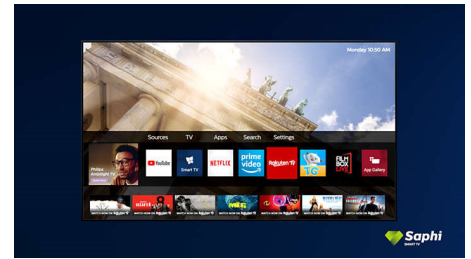

SAPHI

SAPHI is a fast, intuitive operating system that makes your Philips Smart TV a real pleasure to use. Enjoy great picture quality and one-button access to a clear icon-based menu. Operate your TV with ease and quickly navigate to popular Philips Smart TV apps including YouTube, Netflix and more.