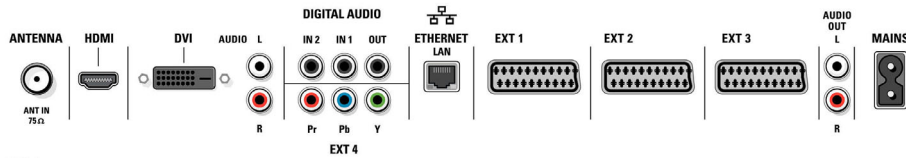

Ses

- Çıkış gücü (RMS): 3x15W
- Ses Sistemi: Virtual Dolby Digital
- Ses Geliştirme: Otomatik Ses Sabitleyicisi, Dijital Sinyal İşleme, Dinamik Bas Geliştirme, Grafik Ekolajızır

Hoparlörler

- Dahili hoparlörler: 3
- Hoparlör tipleri: Flat NXT Monolith Hoparlörler, Dahili subwoofer

Bağlantı

- Ön / Yan bağlantılar: 2x USB, Sol/Sağ Ses girişi, CVBS girişi, Kulaklık Çıkışı, Çok yuvalı bellek kartı okuyucu, S-video girişi
- Ext 1 Scart: Sol/Sağ Ses, CVBS girişi/çıkışı, RGB
- Ext 2 Scart: Sol/Sağ Ses, CVBS girişi/çıkışı, RGB, Y/C
- Diğer bağlantılar: Analog ses Sol/Sağ çıkışı, S/PDIF girişi (koaksiyel), S/PDIF çıkışı (koaksiyel)
- Ext 3 Scart: Sol/Sağ Ses, CVBS girişi/çıkışı
- Ext 4: S/PDIF dijital koaksiyel, YPbPr

- Ext 5: DVI-I ve HDCP, YPbPr
- Ext 6: HDMI

Güç

- Şebeke elektrliği: AC 220 - 240 V +/- %10
- Ortam sıcaklığı: 5 °C - 40 °C
- Güç tüketimi: 221 W
- Bekleme modunda güç tüketimi: 1 W

Aksesuarlar

- Birlikte verilen aksesuarlar: DVI-I - VGA adaptörü, Motorlu RC dönebilen stand, Duvara montaj aparatı
- İsteğe bağlı aksesuarlar: 5'i bir arada bağlantı kablosu, Zemin standı

Boyutlar

- Set Genişliği: 1130 mm
- Set Yüksekliği: 680 mm
- Set Derinliği: 96 mm
- Ürün ağırlığı: 28 kg
- Kutu genişliği: 1188 mm
- Kutu yüksekliği: 900 mm
- Kutu derinliği: 297 mm
- Ambalajla birlikte Ağırlık: 48 kg

Rear connectors

Side connectors

Yayın tarihi 2023-07-12

Sürüm: 21.0.23

EAN: 87 10895 87904 0

© 2023 Koninklijke Philips N.V.
Tüm hakları saklıdır.

Teknik özellikler üzerinde önceden haber vermeden değişiklik yapılabilir. Ticari markalar, Koninklijke Philips N.V. şirketi veya ilgili kuruluşlara aittir.

www.philips.com