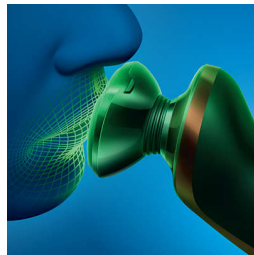

## 3D contour following

Advanced 3D contour following automatically adjusts to every curve of your face and neck, even in concave area for a smoother shave.

## AutoFocus Pivot

AF pivot automatically fine tunes the shaving angle, to assist to catch the hair precisely in the hard reach area.

## Designed for precision

The slim design of the shaving heads allow you to easily shave even the most difficult to reach areas of your face.