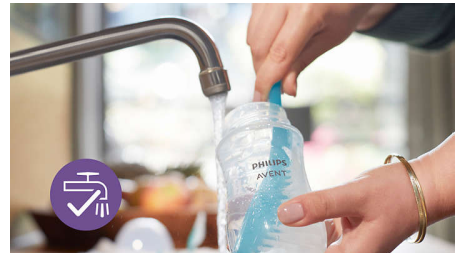

## Simple to use and clean

Wide bottle neck makes filling and cleaning easy. Only a few parts for quick and simple assembly, as AirFree vent is a single piece.