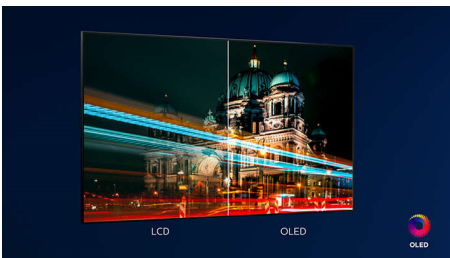

Philips OLED TV

With a Philips OLED TV, you get a wider viewing angle and a uniquely lifelike picture. Blacks are deeper. Colours are truer. Details in shadows and highlights are precisely reproduced. All major HDR formats are

supported. You'll feel the full power of every scene.