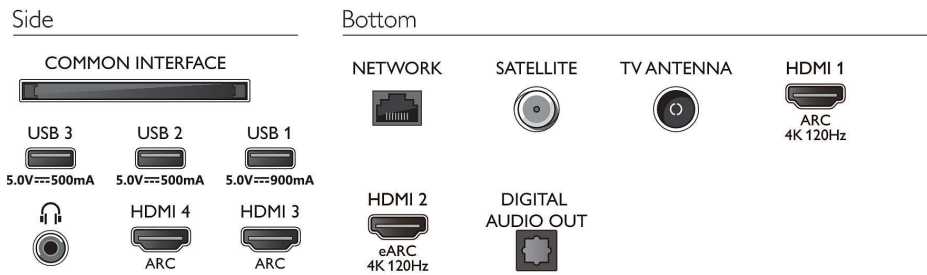

Specifications

Ambilight

- Ambilight Features: Built-in Ambilight+hue, Ambilight Music, Game Mode, Wall colour adaptive, Lounge mode, AmbiWakeup, AmbiSleep, Philips Wireless Home Speakers
- Ambilight Version: 4 sided

Picture/Display

- Aspect ratio: 16:9
- Diagonal screen size (inch): 77 inch
- Diagonal screen size (metric): 194 cm
- Display: 4K Ultra HD OLED

- Panel resolution: 3840 x 2160
- Picture engine: P5 AI Perfect Picture Engine
- Picture enhancement: Ultra Resolution, Wide Colour Gamut 99% DCI/P3, Dolby Vision, HDR10+, Perfect Natural Motion, A.I. PQ mode, CalMAN Ready, ISF Colour Management, Micro Dimming Perfect
- Diagonal screen size (inch): 77 inch

Supported Display Resolution

- Computer inputs on HDMI 1/2: HDMI 2.1 supported, up to 4K 120 Hz*, HDR supported,

HDR10+/HLG

- Computer inputs on HDMI 3/4: HDMI 2.0 supported
- Video inputs on HDMI 1/2: HDMI 2.1 supported, up to 4K 120 Hz*, HDR supported, HDR10+/HLG
- Video inputs on HDMI 3/4: HDMI 2.0 supported

Tuner/Reception/Transmission

- Digital TV: DVB-T/T2/T2-HD/C/S/S2
- Video Playback: PAL, SECAM
- MPEG Support: MPEG2, MPEG4
- TV Programme guide*: 8-day Electronic

Connections