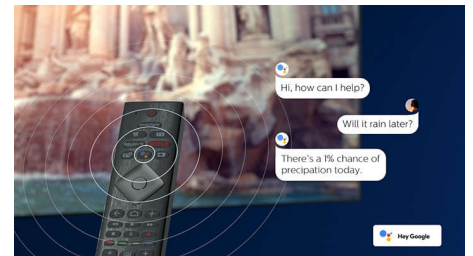

## HDMI 2.1 VRR and low latency

Your Philips TV boasts the latest HDMI 2.1 connectivity and automatically switches to an ultra-low-latency setting when you start playing a game on your console. VRR and Freesync are supported for smooth fast-action gameplay. Ambilight's gaming mode brings the thrill right into the room.

## AI voice control

Push a button on the remote to talk to the Google Assistant. Control the TV or Google Assistant-compatible smart home devices with your voice. Or ask Alexa to control the TV via Alexa-enabled devices.