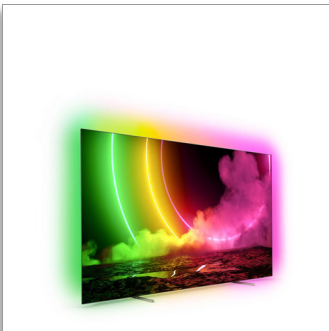

Philips OLED  
4K UHD OLED Android  
TV

P5 AI perfect picture engine

Dolby Atmos sound  
4 sided Ambilight TV  
194 cm (77") Android TV

77OLED806