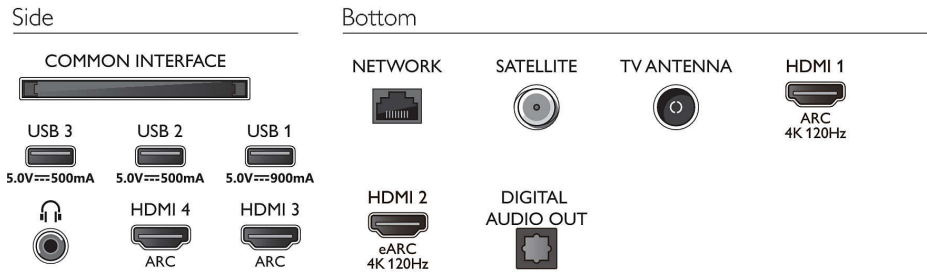

Specifications

Ambilight

- Ambilight Features: Built-in Ambilight+hue, Ambilight Music, Game Mode, Wall colour adaptive, Lounge mode, AmbiWakeup, AmbiSleep, Philips Wireless Home Speakers
- Ambilight Version: 4 sided

Picture/Display

- Aspect ratio: 16:9
- Diagonal screen size (inch): 77 inch
- Diagonal screen size (metric): 194 cm
- Display: 4K Ultra HD OLED

- Panel resolution: 3840 x 2160
- Picture engine: P5 AI Perfect Picture Engine
- Picture enhancement: Ultra Resolution, Wide Colour Gamut 99% DCI/P3, Dolby Vision, HDR10+, Perfect Natural Motion, A.I. PQ mode, CalMAN Ready, ISF Colour Management, Micro Dimming Perfect
- Diagonal screen size (inch): 77 inch

Supported Display Resolution

- Computer inputs on HDMI 1/2: HDMI 2.1 supported, up to 4K 120 Hz*, HDR supported,

HDR10+/HLG

- Computer inputs on HDMI 3/4: HDMI 2.0 supported
- Video inputs on HDMI 1/2: HDMI 2.1 supported, up to 4K 120 Hz*, HDR supported, HDR10+/HLG
- Video inputs on HDMI 3/4: HDMI 2.0 supported

Tuner/Reception/Transmission

- Digital TV: DVB-T/T2/T2-HD/C/S/S2
- Video Playback: PAL, SECAM
- MPEG Support: MPEG2, MPEG4
- TV Programme guide*: 8-day Electronic

Connections