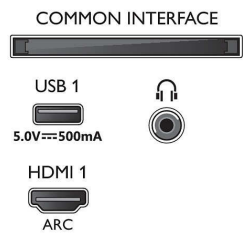

4K UHD LED Android TV

3 sided Ambilight TV Major HDR formats supported, Dolby Vision and Dolby Atmos, 177 cm (70") Android TV

Specifications

Ambilight

- Ambilight Features: Built-in Ambilight, Game Mode, Lounge mode, Wall colour adaptive
- Ambilight Version: 3 sided

Picture/Display

- Aspect ratio: 16:9
- Diagonal screen size (inch): 70 inch
- Diagonal screen size (metric): 177 cm
- Display: 4K Ultra HD LED
- Panel resolution: 3840 x 2160

- Picture engine: Pixel Precise Ultra HD
- Picture enhancement: Ultra Resolution, Dolby Vision, HLG (Hybrid Log Gamma), HDR10+ compatible
- Diagonal screen size (inch): 70 inch

Supported Display Resolution

- Computer inputs on all HDMI: up to 4K UHD 3840 x 2160 @60 Hz, HDR supported, HDR10/HLG
- Video inputs on all HDMI: up to 4K UHD 3840 x

70PUS7906/12

2160 @60 Hz, HDR supported, HDR10/HLG (Hybrid Log Gamma), HDR10+/Dolby Vision

Tuner/Reception/Transmission

- Digital TV: DVB-T/T2/T2-HD/C/S/S2
- Video Playback: PAL, SECAM
- MPEG Support: MPEG2, MPEG4
- TV Programme guide*: 8-day Electronic Programme Guide
- Signal strength indication

Connections

Side