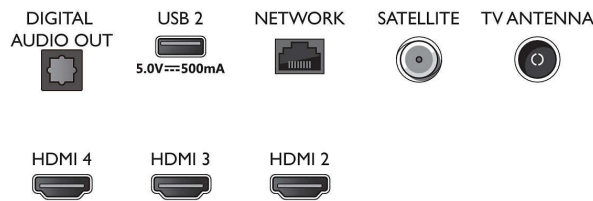

Picture/Display

- Aspect ratio: 16:9
- Diagonal screen size (inch): 70 inch
- Diagonal screen size (metric): 177 cm
- Display: 4K Ultra HD LED
- Panel resolution: 3840 x 2160

- Picture engine: Pixel Precise Ultra HD
- Picture enhancement: Ultra Resolution, Dolby Vision, HLG (Hybrid Log Gamma), HDR10+ compatible
- Diagonal screen size (inch): 70 inch

Connections

Side

Bottom

4K UHD LED Android TV

3 sided Ambilight TV Major HDR formats supported, Dolby Vision and Dolby Atmos, 177 cm (70") Android TV

Specifications

- Teletext: 1000 page Hypertext
- HEVC support