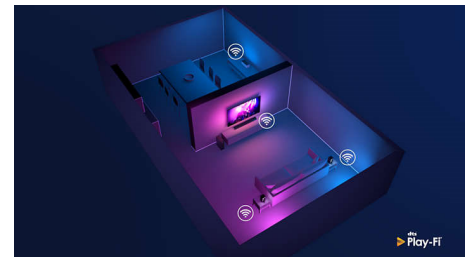

DTS Play-Fi compatible

With DTS Play-Fi on your Philips TV you can connect to compatible speakers in any room. Got wireless speakers in the kitchen? Listen to the film while you make a snack or keep up with the sports commentary while you get everyone drinks.