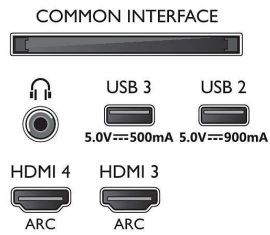

Specifications

Ambilight

- Ambilight Features: Built-in Ambilight+hue, Ambilight Music, Game Mode, Wall colour adaptive, Lounge mode, AmbiWakeup, AmbiSleep, Philips Wireless Home Speakers
- Ambilight Version: 4 sided

Picture/Display

- Aspect ratio: 16:9
- Diagonal screen size (inch): 48 inch

- Diagonal screen size (metric): 121 cm
- Display: 4K Ultra HD OLED
- Panel resolution: 3840 x 2160
- Picture engine: P5 AI Perfect Picture Engine
- Picture enhancement: Ultra Resolution, Wide Colour Gamut 99% DCI/P3, Dolby Vision, HDR10+, Perfect Natural Motion, A.I. PQ mode, CalMAN Ready, ISF Colour Management, Micro Dimming Perfect
- Diagonal screen size (inch): 48 inch

Supported Display Resolution

- Computer inputs on HDMI 1/2: HDMI 2.1 supported, up to 4K UHD 120 Hz, HDR supported, HDR10/HLG, HDR10+/Dolby Vision
- Computer inputs on HDMI 3/4: HDMI 2.0 supported
- Video inputs on HDMI 1/2: HDMI 2.1 supported, up to 4K UHD 120 Hz, HDR supported, HDR10/HLG, HDR10+/Dolby Vision
- Video inputs on HDMI 3/4: HDMI 2.0 supported

Connections

Side