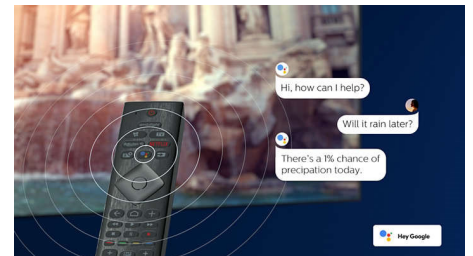

HDMI 2.1 VRR and low latency

Your Philips TV boasts the latest HDMI 2.1 connectivity and automatically switches to an ultra-low-latency setting when you start playing a game on your console. VRR and Freesync are supported for smooth fast-action gameplay. Ambilight's gaming mode brings the thrill right into the room.

AI voice control

Push a button on the remote to talk to the Google Assistant. Control the TV or Google Assistant-compatible smart home devices with your voice. Or ask Alexa to control the TV via Alexa-enabled devices.