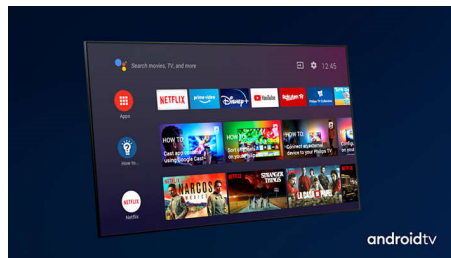

Simply smart. Android TV

Your Philips Android TV gives you the content you want—when you want it. You can customise the home screen to display your favourite apps, making it simple to start

streaming the movies and shows you love. Or pick up where you left off.