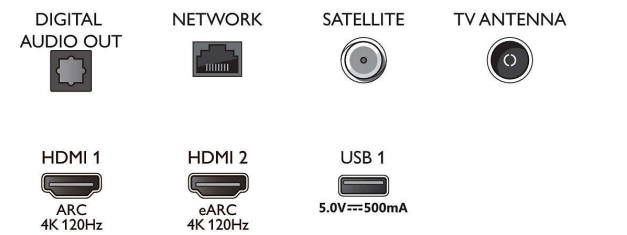

Picture/Display

- Aspect ratio: 16:9
- Diagonal screen size (inch): 48 inch

- Diagonal screen size (metric): 121 cm
- Display: 4K Ultra HD OLED
- Panel resolution: 3840 x 2160
- Picture engine: P5 AI Perfect Picture Engine
- Picture enhancement: Ultra Resolution, Wide Colour Gamut 99% DCI/P3, Dolby Vision, HDR10+, Perfect Natural Motion, A.I. PQ mode, CalMAN Ready, ISF Colour Management, Micro Dimming Perfect
- Diagonal screen size (inch): 48 inch

Supported Display Resolution

- Computer inputs on HDMI 1/2: HDMI 2.1 supported, up to 4K UHD 120 Hz, HDR supported, HDR10/HLG, HDR10+/Dolby Vision
- Computer inputs on HDMI 3/4: HDMI 2.0 supported
- Video inputs on HDMI 1/2: HDMI 2.1 supported, up to 4K UHD 120 Hz, HDR supported, HDR10/HLG, HDR10+/Dolby Vision
- Video inputs on HDMI 3/4: HDMI 2.0 supported

Connections

Side

Bottom

Specifications

Tuner/Reception/Transmission

- Digital TV: DVB-T/T2/T2-HD/C/S/S2
- Video Playback: PAL, SECAM
- MPEG Support: MPEG2, MPEG4
- TV Programme guide*: 8-day Electronic Programme Guide
- Signal strength indication
- Teletext: 1000 page Hypertext
- HEVC support