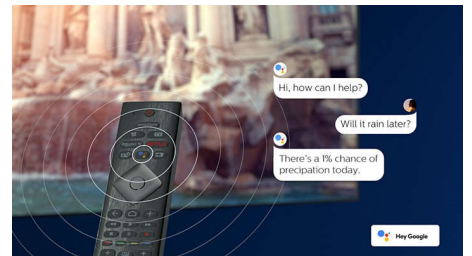

## HDMI 2.1 VRR and low latency

Your Philips TV boasts the latest HDMI 2.1 connectivity and automatically switches to an ultra-low-latency setting when you start playing a game on your console. VRR and FreeSync are supported for smooth fast-action gameplay. Ambilight's gaming mode brings the thrill right into the room.

## AI voice control

Push a button on the remote to talk to the Google Assistant. Control the TV or Google Assistant-compatible smart home devices with your voice. Or ask Alexa to control the TV via Alexa-enabled devices.