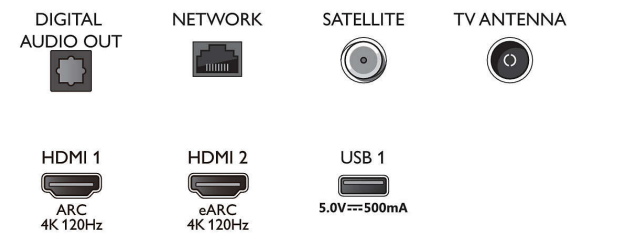

## Picture/Display

- Aspect ratio: 16:9
- Diagonal screen size (inch): 48 inch

- Diagonal screen size (metric): 121 cm
- Display: 4K Ultra HD OLED
- Panel resolution: 3840 x 2160
- Picture engine: P5 AI Perfect Picture Engine
- Picture enhancement: Ultra Resolution, Wide Colour Gamut 99% DCI/P3, Dolby Vision, HDR10+, Perfect Natural Motion, A.I. PQ mode, CalMAN Ready, ISF Colour Management, Micro Dimming Perfect
- Diagonal screen size (inch): 48 inch

## Supported Display Resolution

- Computer inputs on HDMI 1/2: HDMI 2.1 supported, up to 4K UHD 120 Hz, HDR supported, HDR10/HLG, HDR10+/Dolby Vision
- Computer inputs on HDMI 3/4: HDMI 2.0 supported
- Video inputs on HDMI 1/2: HDMI 2.1 supported, up to 4K UHD 120 Hz, HDR supported, HDR10/HLG, HDR10+/Dolby Vision
- Video inputs on HDMI 3/4: HDMI 2.0 supported

## Connections

Side

Bottom