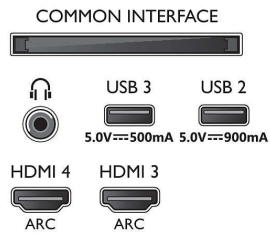

4K UHD OLED Android TV

P5 AI perfect picture engine Dolby Atmos sound, 4 sided Ambilight TV, 121 cm (48") Android TV

48OLED806/12

Specifications

Ambilight

- Ambilight Features: Built-in Ambilight+hue, Ambilight Music, Game Mode, Wall colour adaptive, Lounge mode, AmbiWakeup, AmbiSleep, Philips Wireless Home Speakers
- Ambilight Version: 4 sided

Picture/Display

- Aspect ratio: 16:9
- Diagonal screen size (inch): 48 inch

- Diagonal screen size (metric): 121 cm
- Display: 4K Ultra HD OLED
- Panel resolution: 3840 x 2160
- Picture engine: P5 AI Perfect Picture Engine
- Picture enhancement: Ultra Resolution, Wide Colour Gamut 99% DCI/P3, Dolby Vision, HDR10+, Perfect Natural Motion, A.I. PQ mode, CalMAN Ready, ISF Colour Management, Micro Dimming Perfect
- Diagonal screen size (inch): 48 inch

Supported Display Resolution

- Computer inputs on HDMI 1/2: HDMI 2.1 supported, up to 4K UHD 120 Hz, HDR supported, HDR10/HLG, HDR10+/Dolby Vision
- Computer inputs on HDMI 3/4: HDMI 2.0 supported
- Video inputs on HDMI 1/2: HDMI 2.1 supported, up to 4K UHD 120 Hz, HDR supported, HDR10/HLG, HDR10+/Dolby Vision
- Video inputs on HDMI 3/4: HDMI 2.0 supported

Connections

Side