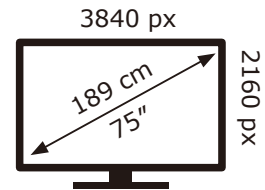

127 kWh/1000h

ABCDEF**G**
HDR
213 kWh/1000h