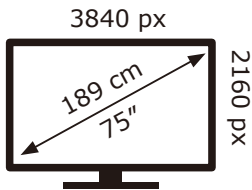

PHILIPS

75PUS8008/12

**127** kWh/1000h

ABCDEF**G**  
**HDR**  
**213** kWh/1000h

2019/2013

PHILIPS

75PUS8008/12

**127** kWh/1000h