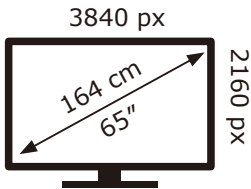

PHILIPS

65PUS8008/12

102 kWh/1000h

2019/2013

PHILIPS

65PUS8008/12

102 kWh/1000h

2019/2013