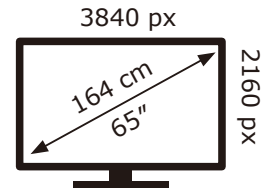

PHILIPS

65PUS8008/12

102 kWh/1000h

2019/2013

PHILIPS

65PUS8008/12

102 kWh/1000h

2019/2013