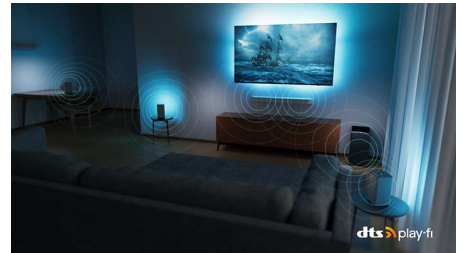

DTS Play-Fi compatible

Philips Wireless Home System powered by DTS Play-Fi lets you connect to compatible soundbars and wireless speakers around your home in seconds. Listen to movies in the kitchen. Play music anywhere. You can even create a home-theater surround-sound system using your Philips TV as a central speaker.