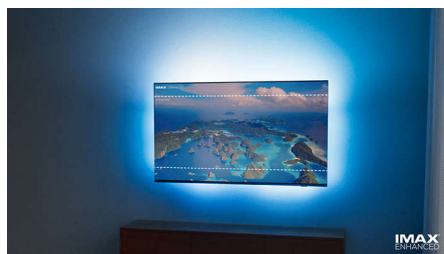

IMAX Enhanced

Welcome to Hollywood! Your Philips MiniLED TV lets you experience the full impact of movies originally made to play in IMAX cinemas. Immerse in a far greater sense of scale. See more in every scene. Combined with Ambilight, you're in for a movie night to remember.