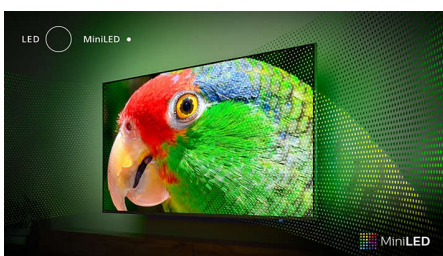

Highlights

4-sided Ambilight

With Ambilight, the incredible experience of watching a Philips MiniLED TV gets even better. LED lights on all four sides of the TV glow and change color in perfect sync with the colors of the on-screen action or your music. It's so warm and immersive, you'll wonder how you enjoyed TV without it.

P5 Picture Engine with AI

Philips P5 processor with AI delivers a picture so real it feels like you could step right into it. A deep-learning AI algorithm processes images in a manner similar to the human brain. No matter what you're watching, you get lifelike detail and contrast, rich color, and smooth motion.

MiniLED TV

Your Philips MiniLED TV supports all major HDR formats and gives you a truly impressive big-screen picture with deep blacks and lifelike colors. Hundreds of intelligent backlight zones are independently dimmed or brightened to enable pin-sharp contrast and real depth.