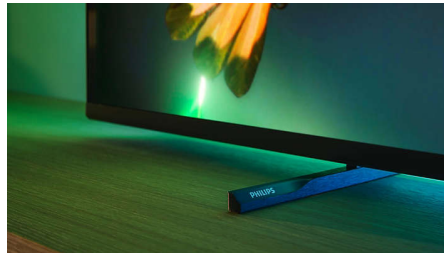

Highlights

4-sided Ambilight

With Ambilight, the incredible experience of watching a Philips MiniLED TV gets even better. LED lights on all four sides of the TV glow and change color in perfect sync with the colors of the on-screen action or your music. It's so warm and immersive, you'll wonder how you enjoyed TV without it.

MiniLED TV

Your Philips MiniLED TV supports all major HDR formats and gives you a truly impressive big-screen picture with deep blacks and lifelike colors. Hundreds of intelligent backlight zones are independently dimmed or brightened to enable pin-sharp contrast and real depth.

Premium design

The ultra-thin aluminum bezel and brushed-metal stand lend this TV a real sense of style. The remote is trimmed with soft, sustainably sourced Muirhead leather, and lights up when you pick it up. Our packaging and inserts use recycled cardboard and paper.