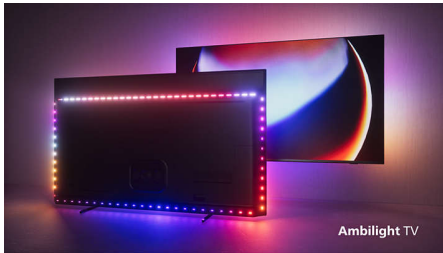

Epic play. Easy control.

- Simply smart. Android TV.
- Voice control. The Google Assistant. Works with Alexa.
- Epic gaming. 120 Hz. VRR, Freesync.

Big. Bright. Beautiful.

- More immersive than ever. 4-sided Ambilight.
- Premium design. Packed for the future.
- Big-screen brilliance. Mini LED TV.
- Whatever you watch, a picture so real. P5 engine with AI.

Highlights

4-sided Ambilight

With Ambilight, the incredible experience of watching a Philips MiniLED TV gets even better. LED lights on all four sides of the TV glow and change color in perfect sync with the colors of the on-screen action or your music. It's so warm and immersive, you'll wonder how you enjoyed TV without it.

MiniLED TV

Your Philips MiniLED TV supports all major HDR formats and gives you a truly impressive big-screen picture with deep blacks and lifelike colors. Hundreds of intelligent backlight zones are independently dimmed or brightened to enable pin-sharp contrast and real depth.