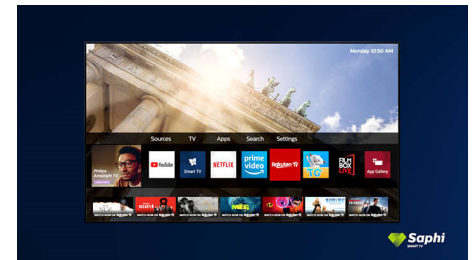

SAPHI TV Collection

Philips TV Collection. Netflix, Prime Video, and more.

Design and sturdy stand

Slim black gloss bezel. Sturdy stand.