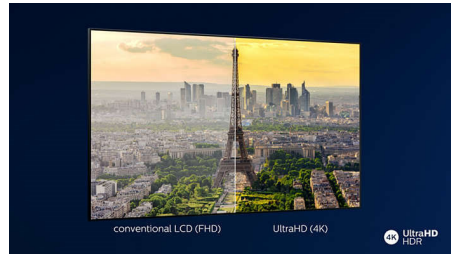

HDR10+ supported

Your Philips TV is primed to get the most out of the HDR10+ video format. Contrast, color, and brightness levels are adjusted from frame to frame. Whether it's a must-watch series or the new blockbuster, shadows will be deeper. Bright surfaces will shine. Colors will be truer.