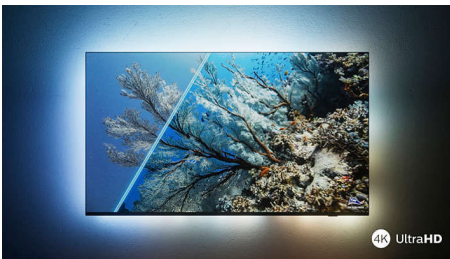

PHILIPS

4K UHD LED Android TV
3 sided Ambilight TV Major HDR formats supported, P5 Perfect Picture Engine, 126 cm (50") Android TV

50PUS8517/12

Highlights

The one with Ambilight.

With Philips Ambilight, the brilliant experience of watching a Philips TV gets even bigger! LED lights around the edge of the TV glow and change colour in perfect sync with the colours of the on-screen action or your music. It's so warm and immersive, you'll wonder how you enjoyed TV without it.

Vibrant HDR picture

Want to experience a perfect picture for every scene? Your Philips 4K UHD TV is compatible with all major HDR formats, which means you get brilliant, sharp images. You'll see every detail, even in dark and bright areas.