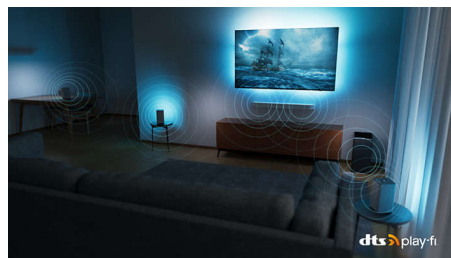

DTS Play-Fi compatible

Philips Wireless Home System powered by DTS Play-Fi lets you connect to compatible soundbars and wireless speakers around your home in seconds. Listen to movies in the kitchen. Play music anywhere. You can even

create a home-cinema surround-sound system using your Philips TV as a central speaker.