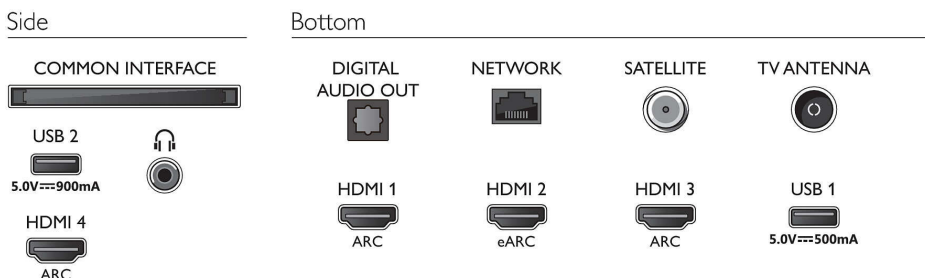

Supported HDMI video features

- HDMI 1/2: HDMI 2.0
- Gaming: HDMI VRR, ALLM, HGIG, Dolby Vision Game
- HDMI 3/4: HDMI 2.0
- HDR: Dolby Vision, HDR10, HDR10+, HLG

EU Energy class

- EPREL registration numbers: 1160204
- Energy class for SDR: F
- On mode power demand for SDR: 65 kWh/1000h
- Energy class for HDR: G
- On mode power demand for HDR: 129 kWh/1000h
- Off mode power consumption: n.a.
- Networked standby mode: 2.0 W
- Panel technology used: LED LCD

Power

- Mains power: AC 220 - 240 V 50/60 Hz
- Standby power consumption: 0.3 W
- Power Saving Features: Auto switch-off timer, Light sensor, Picture mute (for radio), Eco mode

Accessories

- Included accessories: Remote Control, Quick start guide, Legal and safety brochure, Power cord, Tabletop stand, 2 x AAA Batteries

Design

- Colours of TV: Anthracite grey bezel
- Stand design: Anthracite grey V sticks

Dimensions

- Set Width: 1115.6 mm
- Set Height: 644.7 mm
- Set Depth: 80.6 mm
- Product weight: 12.6 kg
- Set width (with stand): 1115.6 mm
- Set height (with stand): 714.7 mm
- Set depth (with stand): 269.8 mm
- Product weight (+stand): 13.0 kg
- Box width: 1240.0 mm
- Box height: 785.0 mm
- Box depth: 150.0 mm
- Weight incl. Packaging: 17.2 kg
- Stand width: 729.2 mm
- Stand height: 70.0 mm
- Stand depth: 269.8 mm
- Distance between 2 stands: 729.2 mm
- Stand height to TV bottom edge: 70.0 mm
- Wall-mount compatible: 200 x 300 mm

Connections

Issue date 2023-07-17

Version: 6.3.1

EAN: 87 18863 03407 1

© 2023 Koninklijke Philips N.V.
All Rights reserved.

Specifications are subject to change without notice. Trademarks are the property of Koninklijke Philips N.V. or their respective owners.

www.philips.com

* EPG and actual visibility (up to 8 days) is country- and operator-dependent.

* Android App offerings vary per country. For more details please visit your local Google Play Store.

* Memory size (Flash): 16 G, the actual available disc space may differ (dependant on e.g. (pre-)installed apps, installed operating system, etc.)

* The TV supports DVB reception for 'Free to air' broadcast. Specific DVB operators may not be supported. An up to date list can be found in the FAQ section of the Philips support website. For some operators Conditional Access and subscription are required. Contact your operator for more information.

* Philips TV Remote app and related functionalities vary per TV model, operator and country, as well as smart device model and OS. For more details please visit: www.philips.com/TVRemoteapp.

* USB recording for digital channels only, recordings may be limited by broadcast copy protection (CI+). Country and channel restrictions may apply.

* This television contains lead only in certain parts or components where no technology alternatives exist in accordance with existing exemption clauses under the RoHS Directive.

* Amazon Prime is available in selected languages and countries.

* Google Assistant is available on Philips Android TVs running on Android O (8) or higher OS version. Google Assistant is available in selected languages and countries.

* Netflix subscription required. Subject to terms on <https://www.netflix.com>

* Amazon, Alexa and all related logos are trademarks of Amazon.com, Inc. or its affiliates. Amazon Alexa is available in selected languages and countries.

* Disney+ subscription required. Subject to terms at <https://www.disneyplus.com> (c) 2020 Disney and its related entities. Disney+ is available in selected languages and countries.

* Rakuten TV is available in selected languages and countries.