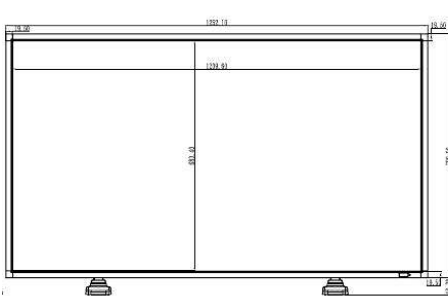

Dimensions

- Bezel thickness: 19.5mm/0.8"
- Smart Insert mount: 300 x 320 x 64
- Set height (with stand): 773.2 mm
- Smart insert in inch (WxHxD): 11.81 x 11.89 x 2.52
- Set height (with stand) (inch): 30.4 inch
- Set Width: 1252.1 mm
- Product weight: 38.7 kg
- Set depth (with stand): 405.1 mm
- Set Height: 722.9 mm
- Set Depth: 121.8 mm
- Set depth (with stand) (inch): 15.95 inch
- Set Width (inch): 49.3 inch
- Set Height (inch): 28.5 inch
- Wall Mount: 400x400mm (Set), 100x100mm (Smart insert)
- Set Depth (inch): 4.8 inch
- Product weight (lb): 85.1 lb

Product dimensions

- Width: 125 cm
- Height: 72.29 cm
- Depth: 12.3 cm
- Weight: 26.4 kg
- Height (with stand): 102.2 cm
- Depth (with stand): 42.3 cm
- Weight (with stand): 55.5 kg

Operating conditions

Packaging dimensions

- Height: 105 cm
- Width: 167 cm
- Depth: 30 cm
- Nett weight: 38.7 kg
- Gross weight: 42.3 kg
- Tare weight: 3.6 kg
- EAN: 87 12581 57932 6
- Number of products included: 1
- Packaging type: Carton