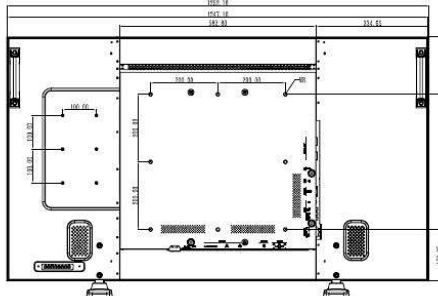

Dimensions

- Bezel thickness: 19.5mm/0.8"
- Smart Insert mount: 300 x 320 x 64
- Set height (with stand): 773.2 mm
- Smart insert in inch (WxHxD): 11.81 x 11.89 x 2.52
- Set height (with stand) (inch): 30.4 inch
- Set Width: 1252.1 mm
- Product weight: 38.7 kg
- Set depth (with stand): 405.1 mm
- Set Height: 722.9 mm
- Set Depth: 121.8 mm
- Set depth (with stand) (inch): 15.95 inch
- Set Width (inch): 49.3 inch
- Set Height (inch): 28.5 inch
- Wall Mount: 400x400mm (Set), 100x100mm (Smart insert)
- Set Depth (inch): 4.8 inch
- Product weight (lb): 85.1 lb

Product dimensions

- Width: 125 cm
- Height: 72.29 cm
- Depth: 12.3 cm
- Weight: 26.4 kg
- Height (with stand): 102.2 cm
- Depth (with stand): 42.3 cm
- Weight (with stand): 55.5 kg

Operating conditions

Packaging dimensions

- Height: 105 cm
- Width: 167 cm
- Depth: 30 cm
- Nett weight: 38.7 kg
- Gross weight: 42.3 kg
- Tare weight: 3.6 kg
- EAN: 87 12581 57932 6
- Number of products included: 1
- Packaging type: Carton