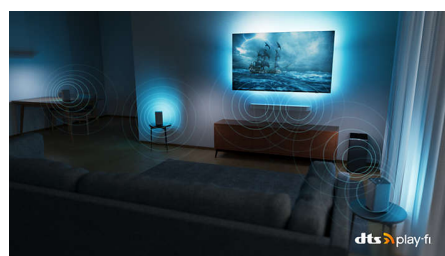

DTS Play-Fi compatible

Philips Wireless Home System powered by DTS Play-Fi lets you connect to compatible soundbars and wireless speakers around your home in seconds. Listen to movies in the kitchen. Play music anywhere. You can even create a home-theater surround-sound system using your Philips TV as a central speaker.