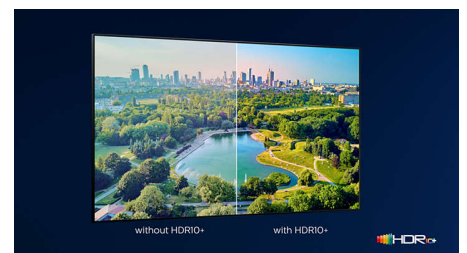

Major HDR formats supported

A Philips 4K UHD OLED TV is compatible with all major HDR formats, including HDR10+ and Dolby Vision. Whether it's a must-watch series or the latest video game, shadows will be deeper. Bright surfaces will shine. Colors will be truer. Motion is incredibly smooth.