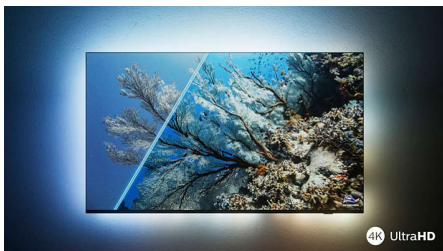

Vibrant HDR picture

Want to experience a perfect picture for every scene? Your Philips 4K UHD TV is compatible with all major HDR formats, which means you get brilliant, sharp images. You'll see every detail, even in dark and bright areas.