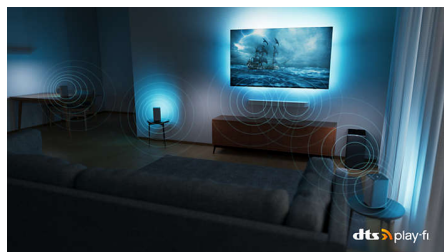

DTS Play-Fi compatible

Philips Wireless Home System powered by DTS Play-Fi lets you connect to compatible soundbars and wireless speakers around your home in seconds. Listen to movies in the kitchen. Play music anywhere. You can even create a home-cinema surround-sound system using your Philips TV as a central speaker.