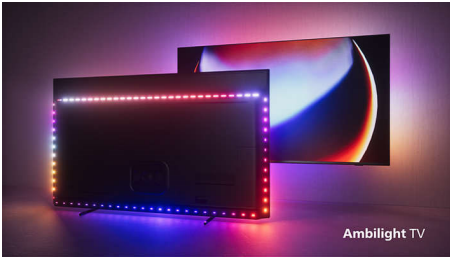

Epic play. Easy control.

- Simply smart. Android TV.
- Voice control. The Google Assistant. Works with Alexa.
- Epic gaming. 120 Hz. VRR, Freesync.

Big. Bright. Beautiful.

- More immersive than ever. 4-sided Ambilight.
- Premium design. Packed for the future.
- Big-screen brilliance. Mini LED TV.
- Whatever you watch, a picture so real. P5 engine with AI.

PHILIPS

Highlights

4-sided Ambilight

With Ambilight, the incredible experience of watching a Philips MiniLED TV gets even better. LED lights on all four sides of the TV glow and change color in perfect sync with the colors of the on-screen action or your music. It's so warm and immersive, you'll wonder how you enjoyed TV without it.