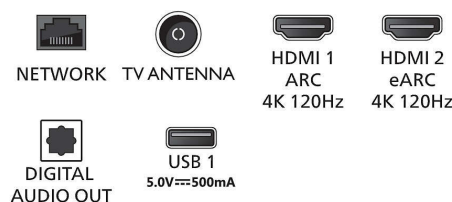

Power

- Mains power: AC 220 - 240 V 50/60Hz
- Standby power consumption: $\leq 0.5W$
- Power Saving Features: Auto switch-off timer, Light sensor, Picture mute (for radio), Eco mode

Accessories

- Included accessories: Legal and safety brochure, Power cord, Quick start guide, Remote Control, Table top stand, 2 x AAA Batteries

Dimensions

- Set Width: 1231.4 mm
- Set Height: 712.0 mm
- Set Depth: 86.1 mm
- Product weight: 19.3 kg
- Set width (with stand): 1231.4 mm
- Set height (with stand): 732.0 mm
- Set depth (with stand): 254.0 mm
- Product weight (+stand): 19.7 kg
- Box width: 1360.0 mm
- Box height: 840.0 mm
- Box depth: 160.0 mm
- Weight incl. Packaging: 24 kg
- Wall mount dimensions: 300 x 200 mm

Connections

Side

Down

Issue date 2023-10-05

Version: 5.0.1

EAN: 87 18863 03593 1

© 2023 Koninklijke Philips N.V.
All Rights reserved.

Specifications are subject to change without notice.
Trademarks are the property of Koninklijke Philips N.V.
or their respective owners.