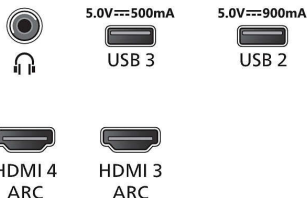

Power

- Mains power: AC 220 - 240 V 50/60Hz
- Standby power consumption: $\leq 0.5W$
- Power Saving Features: Auto switch-off timer, Light sensor, Picture mute (for radio), Eco mode

Accessories

- Included accessories: Legal and safety brochure, Power cord, Quick start guide, Remote Control, Table top stand, 2 x AAA Batteries

Dimensions

- Set Width: 1231.4 mm
- Set Height: 712.0 mm
- Set Depth: 86.1 mm
- Product weight: 19.3 kg
- Set width (with stand): 1231.4 mm
- Set height (with stand): 732.0 mm
- Set depth (with stand): 254.0 mm
- Product weight (+stand): 19.7 kg
- Box width: 1360.0 mm
- Box height: 840.0 mm
- Box depth: 160.0 mm
- Weight incl. Packaging: 24 kg
- Wall mount dimensions: 300 x 200 mm

Connections

Side

Down

Issue date 2023-10-05

Version: 5.0.1

EAN: 87 18863 03593 1

© 2023 Koninklijke Philips N.V.
All Rights reserved.

Specifications are subject to change without notice.
Trademarks are the property of Koninklijke Philips N.V.
or their respective owners.