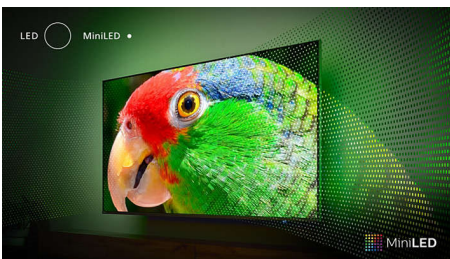

Premium design

The ultra-thin aluminum bezel and brushed-metal stand lend this TV a real sense of style. The remote is trimmed with soft, sustainably sourced Muirhead leather, and lights up when you pick it up. Our packaging and inserts use recycled cardboard and paper.

IMAX Enhanced

Welcome to Hollywood! Your Philips MiniLED TV lets you experience the full impact of movies originally made to play in IMAX cinemas. Immerse in a far greater sense of scale. See more in every scene. Combined with Ambilight, you're in for a movie night to remember.

MiniLED TV

Your Philips MiniLED TV supports all major HDR formats and gives you a truly impressive big-screen picture with deep blacks and lifelike colors. Hundreds of intelligent backlight zones are independently dimmed or brightened to enable pin-sharp contrast and real depth.