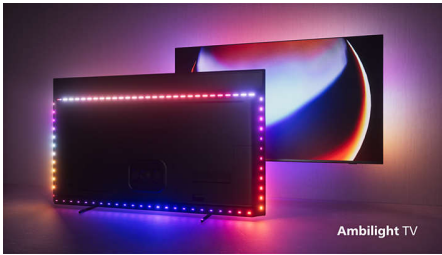

Highlights

4-sided Ambilight

With Ambilight, the incredible experience of watching a Philips OLED TV gets even better! LED lights on all four sides of the TV glow and change color in perfect sync with the colors of the on-screen action—or your music. It's so warm and immersive, you'll wonder how you enjoyed TV without it.