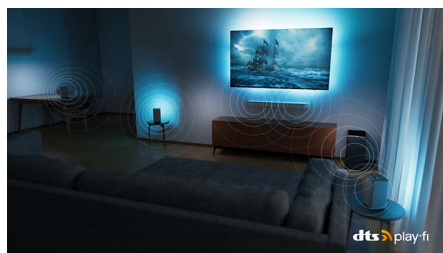

DTS Play-Fi compatible

Philips Wireless Home System powered by DTS Play-Fi lets you connect to compatible soundbars and wireless speakers around your home in seconds. Listen to movies in the kitchen. Play music anywhere. You can even create a home-theater surround-sound system using your Philips TV as a central speaker.