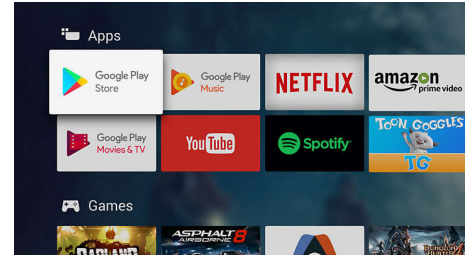

greater depth impression, and clean yet sharper picture performance. Our Philips OLED TV brings you a new era of picture quality realism.

Dolby Vision and Dolby Atmos

Support for Dolby's premium sound and video formats means the HDR content you watch will look—and sound—gloriously real. Whether it's the latest streaming series or a Blu-Ray disc set, you'll enjoy contrast, brightness and colour that reflect the director's original intentions. And hear spacious sound with clarity, detail and depth.

TV Content

Go beyond traditional TV programming with Google Play Store and Philips App Gallery. Experience endless movies, TV, music, apps and games online. More to love.

AI voice control.

Control your Philips Android TV with your voice. Want to play a game, watch Netflix or find content and apps in the Google Play store? Just tell your TV. You can even command all Google Assistant-compatible smart home devices, like dimming the lights and setting the thermostat on movie night. Without leaving the sofa. The days of searching for the TV remote are over. Now you can use your voice to control your Philips smart TV via Alexa-enabled devices, like Amazon Echo. Turn your TV on, change the channel, switch to your gaming console and more with Alexa.