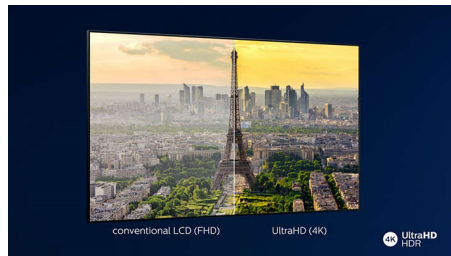

HDR10+ supported

Your Philips TV is primed to get the most out of the HDR10+ video format. Contrast, colour and brightness levels are adjusted from frame to frame. Whether it's a must-watch series or the new blockbuster, shadows will be deeper. Bright surfaces will shine. Colours will be truer.