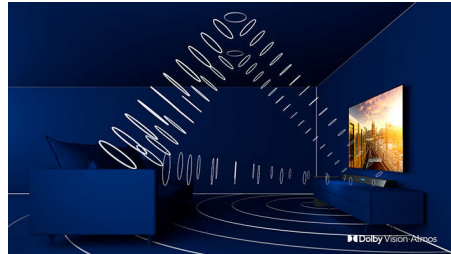

Dolby Vision and Dolby Atmos

Support for Dolby's premium sound and video formats means the HDR content you watch will look—and sound—gloriously real. Whether it's the latest streaming series or a Blu-Ray disc set, you'll enjoy contrast, brightness and colour that reflect the director's original intentions. And hear spacious sound with clarity, detail and depth.