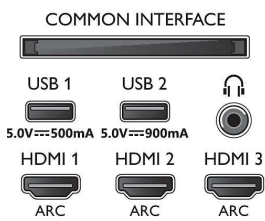

Specifications

Ambilight

- Ambilight Features: Built-in Ambilight+hue, Ambilight Music, Game Mode, Wall colour adaptive, Lounge mode
- Ambilight Version: 3 sided

Picture/Display

- Aspect ratio: 16:9
- Diagonal screen size (metric): 139 cm
- Display: 4K Ultra HD OLED
- Panel resolution: 3840 x 2160
- Picture engine: P5 Pro Perfect Picture Engine

- Picture enhancement: Ultra Resolution, Micro Dimming Perfect, Wide Colour Gamut 99% DCI/P3, 5000 PPI, Dolby Vision, HDR10+, Perfect Natural Motion
- Diagonal screen size (inch): 55 inch

Supported Display Resolution

- Computer inputs on all HDMI: up to 4K UHD 3840 x 2160 @60 Hz, HDR supported, HDR10+/HLG
- Video inputs on all HDMI: up to 4K UHD 3840 x 2160 @60 Hz, HDR supported, HDR10/HLG

(Hybrid Log Gamma), HDR10+/Dolby Vision

Tuner/Reception/Transmission

- Twin Tuner
- Digital TV: DVB-T/T2/T2-HD/C/S/S2
- Video Playback: NTSC, PAL, SECAM
- MPEG Support: MPEG2, MPEG4
- TV Programme guide*: 8-day Electronic Programme Guide
- Signal strength indication
- Teletext: 1000 page Hypertext
- HEVC support

Connections

Side