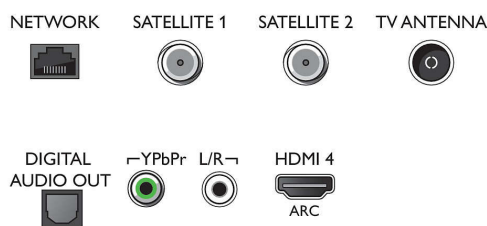

Specifications

Ambilight

- Ambilight Features: Built-in Ambilight+hue, Ambilight Music, Game Mode, Wall colour adaptive, Lounge mode
- Ambilight Version: 3 sided

Picture/Display

- Aspect ratio: 16:9
- Diagonal screen size (metric): 139 cm
- Display: 4K Ultra HD OLED
- Panel resolution: 3840 x 2160
- Picture engine: P5 Pro Perfect Picture Engine

- Picture enhancement: Ultra Resolution, Micro Dimming Perfect, Wide Colour Gamut 99% DCI/P3, 5000 PPI, Dolby Vision, HDR10+, Perfect Natural Motion
- Diagonal screen size (inch): 55 inch

Supported Display Resolution

- Computer inputs on all HDMI: up to 4K UHD 3840 x 2160 @60 Hz, HDR supported, HDR10+/HLG
- Video inputs on all HDMI: up to 4K UHD 3840 x 2160 @60 Hz, HDR supported, HDR10/HLG

(Hybrid Log Gamma), HDR10+/Dolby Vision

Tuner/Reception/Transmission

- Twin Tuner
- Digital TV: DVB-T/T2/T2-HD/C/S/S2
- Video Playback: NTSC, PAL, SECAM
- MPEG Support: MPEG2, MPEG4
- TV Programme guide*: 8-day Electronic Programme Guide
- Signal strength indication
- Teletext: 1000 page Hypertext
- HEVC support

Connections

Side

Bottom