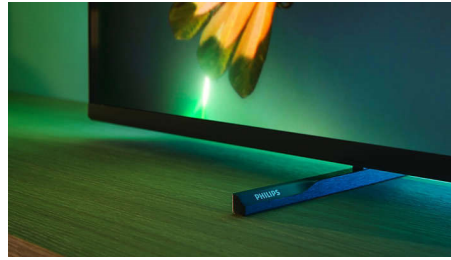

Premium design

The ultra-thin aluminum bezel and brushed-metal stand lend this TV a real sense of style. The remote is trimmed with soft, sustainably sourced Muirhead leather, and lights up when you pick it up. Our packaging and inserts use recycled cardboard and paper.