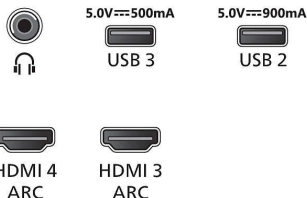

Connections

Side