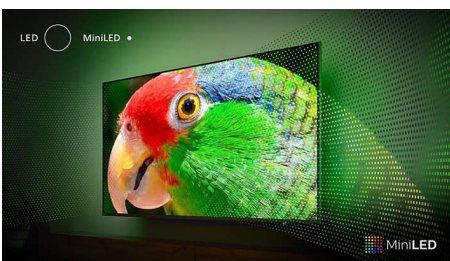

## 4-sided Ambilight

With Ambilight, the incredible experience of watching a Philips MiniLED TV gets even better. LED lights on all four sides of the TV glow and change color in perfect sync with the colors of the on-screen action or your music. It's so warm and immersive, you'll wonder how you enjoyed TV without it.

## P5 Picture Engine with AI

Philips P5 processor with AI delivers a picture so real it feels like you could step right into it. A deep-learning AI algorithm processes images in a manner similar to the human brain. No matter what you're watching, you get lifelike detail and contrast, rich color, and smooth motion.

## MiniLED TV

Your Philips MiniLED TV supports all major HDR formats and gives you a truly impressive big-screen picture with deep blacks and lifelike colors. Hundreds of intelligent backlight zones are independently dimmed or brightened to enable pin-sharp contrast and real depth.