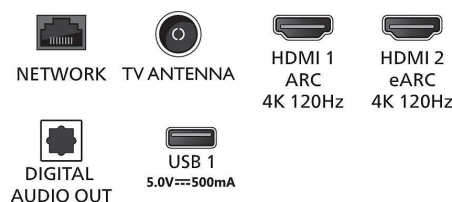

Down

Issue date 2023-10-05

Version: 5.0.1

EAN: 87 18863 03595 5

© 2023 Koninklijke Philips N.V.
All Rights reserved.

Specifications are subject to change without notice.
Trademarks are the property of Koninklijke Philips N.V.
or their respective owners.

www.philips.com

* EPG and actual visibility (up to 8 days) is country and operator dependent.
* Android App offerings vary per country. For more details please visit your local Google Play Store.
* Philips TV Remote app and related functionalities vary per TV model, operator, and country, as well as smart device model and OS. For more details please visit: www.philips.com/TVRemoteapp.
* Google Assistant is available on Philips Android TVs running on Android O (8) or higher OS version. Google Assistant is available in selected languages and countries.
* Amazon Prime is available in selected languages and countries.
* Amazon, Alexa and all related logos are trademarks of Amazon.com, Inc. or its affiliates. Amazon Alexa is available in selected languages and countries.
* Netflix subscription required. Subject to terms at <https://www.netflix.com>
* Disney+ subscription required. Subject to terms at <https://www.disneyplus.com> (c) 2020 Disney and its related entities. Disney+ is available in selected languages and countries.
* Image depicted on the website are non-contractual pictures. Please always refer to the actual TV that are sold in the retail or stores.
* Memory size (Flash) : 32G, the actual available disc space may differ (dependent on e.g. (pre-)installed apps, installed operating system, etc.)