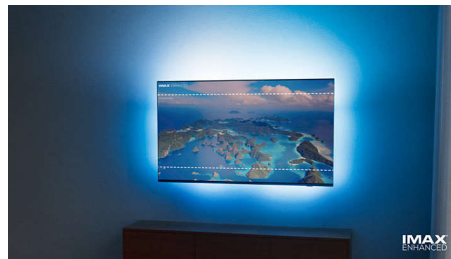

IMAX Enhanced

Welcome to Hollywood! Your Philips MiniLED TV lets you experience the full impact of movies originally made to play in IMAX cinemas. Immerse in a far greater sense of scale. See more in every scene. Combined with Ambilight, you're in for a movie night to remember.