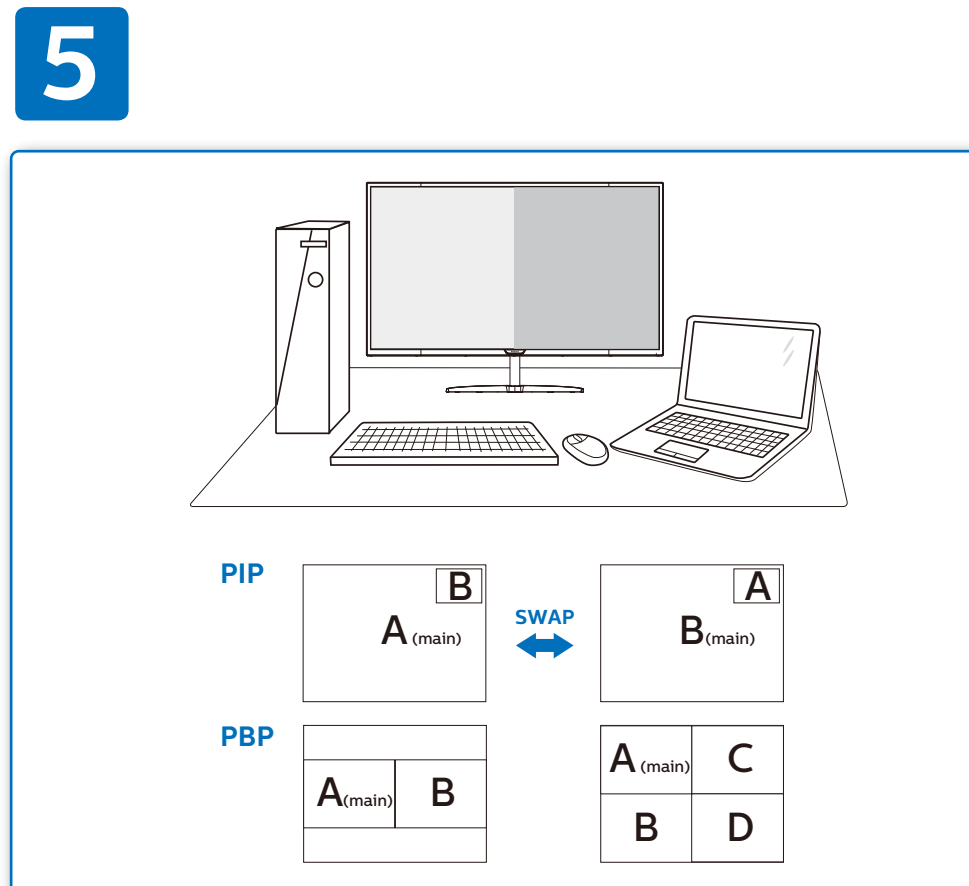

GRAPHIC DEVELOPMENT MMD	
Product name	BDM4037-QSG
Project name	BDM4037-QSG
Project no.	
Finishing	Folded sheet
Scale	1:1
Size Speads	594 (W) x 210 (H) mm
Size	148.5 (W) x 210 (H) mm
Operator(s)	
Date amended	Oct. 31, 2016
VERSION No.	13
APPROVAL	
QC Lithographer	
Product Manager	
Date Check	
ARTWORK DOCUMENT	
Paper	80gsm White, woodfree coated
Numbers of colours	2Cx2C
Pantone 300c	
Spotcolor	
Black	
Aftertreatment	
<input type="checkbox"/> Cropping	
<input type="checkbox"/> Coating	
<input type="checkbox"/> Varnishing	
<input type="checkbox"/> Embossing	
<input type="checkbox"/> Cutterguide	
<input type="checkbox"/> Die-cut	
<input type="checkbox"/> Binding	
<input type="checkbox"/> Glue	