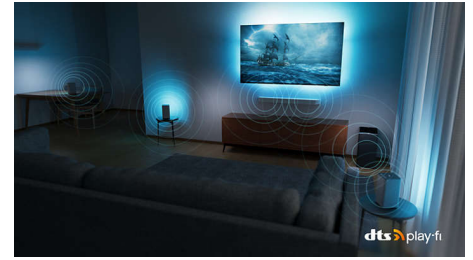

DTS Play-Fi compatible

Philips Wireless Home System powered by DTS Play-Fi lets you connect to compatible soundbars and wireless speakers around your home in seconds. Listen to movies in the kitchen. Play music anywhere. You can even create a home-theater surround-sound system using your Philips TV as a central speaker.