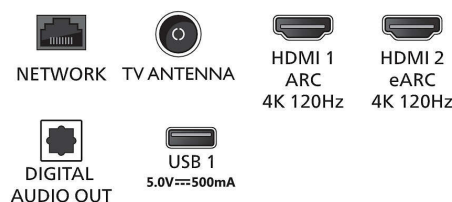

Down

Issue date 2023-10-05

Version: 5.0.1

EAN: 87 18863 03593 1

© 2023 Koninklijke Philips N.V.
All Rights reserved.

Specifications are subject to change without notice.
Trademarks are the property of Koninklijke Philips N.V.
or their respective owners.

www.philips.com

* EPG and actual visibility (up to 8 days) is country and operator dependent.
* Android App offerings vary per country. For more details please visit your local Google Play Store.
* Philips TV Remote app and related functionalities vary per TV model, operator, and country, as well as smart device model and OS. For more details please visit: www.philips.com/TVRemoteapp.
* Google Assistant is available on Philips Android TVs running on Android O (8) or higher OS version. Google Assistant is available in selected languages and countries.
* Amazon Prime is available in selected languages and countries.
* Amazon, Alexa and all related logos are trademarks of Amazon.com, Inc. or its affiliates. Amazon Alexa is available in selected languages and countries.
* Netflix subscription required. Subject to terms at <https://www.netflix.com>
* Disney+ subscription required. Subject to terms at <https://www.disneyplus.com> (c) 2020 Disney and its related entities. Disney+ is available in selected languages and countries.
* Image depicted on the website are non-contractual pictures. Please always refer to the actual TV that are sold in the retail or stores.
* Memory size (Flash) : 32G, the actual available disc space may differ (dependent on e.g. (pre-)installed apps, installed operating system, etc.)