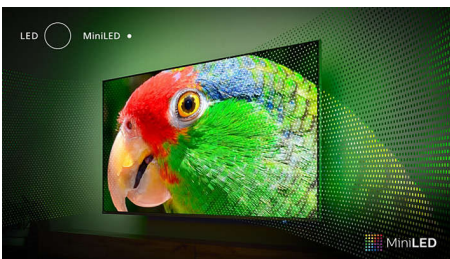

MiniLED TV

Your Philips MiniLED TV supports all major HDR formats and gives you a truly impressive big-screen picture with deep blacks and lifelike colors. Hundreds of intelligent backlight zones are independently dimmed or brightened to enable pin-sharp contrast and real depth.