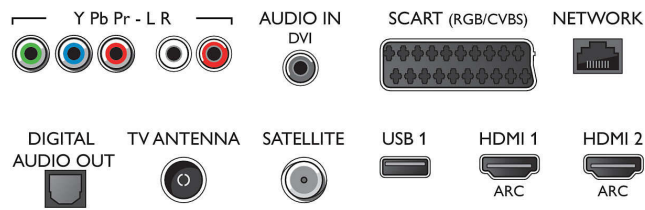

Picture/Display

- Aspect ratio: 16:9
- Diagonal screen size (inch): 49 inch
- Diagonal screen size (metric): 123 cm
- Display: 4K Ultra HD LED
- Panel resolution: 3840 x 2160

- Brightness: 350 cd/m²
- Picture enhancement: Micro Dimming Pro, Ultra Resolution, Natural Motion, Pixel Plus Ultra HD
- Peak Luminance ratio: 65 %

2160 @60 Hz

- Video inputs on HDMI 3/4: up to FHD 1920 x 1080 @60 Hz, up to 4K UHD 3840 x 2160 @30 Hz

Tuner/Reception/Transmission

- Digital TV: DVB-T/T2/T2-HD/C/S/S2
- Video Playback: NTSC, PAL, SECAM
- MPEG Support: MPEG2, MPEG4
- TV Programme guide*: 8-day Electronic Programme Guide
- Signal strength indication

Connections

Side

Rear

Specifications

- Teletext: 1000 page Hypertext
- HEVC support

Android TV

- OS: Android™ 6.0 (Marshmallow)
- Pre-installed apps: Google Play Movies*, Google Play Music*, Google Search, YouTube
- Memory size (Flash): extendable via USB storage, 8 GB