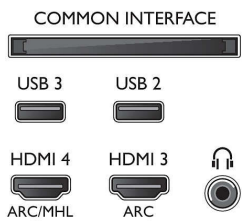

Picture/Display

- Aspect ratio: 16:9
- Diagonal screen size (inch): 49 inch
- Diagonal screen size (metric): 123 cm
- Display: 4K Ultra HD LED
- Panel resolution: 3840 x 2160

- Brightness: 350 cd/m²
- Picture enhancement: Micro Dimming Pro, Ultra Resolution, Natural Motion, Pixel Plus Ultra HD
- Peak Luminance ratio: 65 %

2160 @60 Hz

- Video inputs on HDMI 3/4: up to FHD 1920 x 1080 @60 Hz, up to 4K UHD 3840 x 2160 @30 Hz

Tuner/Reception/Transmission

- Digital TV: DVB-T/T2/T2-HD/C/S/S2
- Video Playback: NTSC, PAL, SECAM
- MPEG Support: MPEG2, MPEG4
- TV Programme guide*: 8-day Electronic Programme Guide
- Signal strength indication

Connections

Side

Rear

Specifications

- Teletext: 1000 page Hypertext
- HEVC support

Android TV

- OS: Android™ 6.0 (Marshmallow)
- Pre-installed apps: Google Play Movies*, Google Play Music*, Google Search, YouTube
- Memory size (Flash): extendable via USB storage, 8 GB