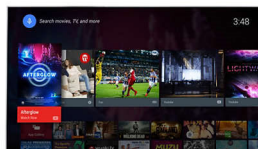

Quad Core + Android

Philips Quad Core processor meets the power of Android to deliver an exciting gaming experience. And with Android on your TV

you'll navigate, launch apps and play videos in a way that is super fast, super intuitive and super fun.

Google Play

Google Play™ has a rich catalogue of high-quality games for all ages. Optimised for use on your TV, they look as great as they play. And there's no need to clutter up your house with yet another gaming console; with a universal USB gaming control you can navigate and play with ease.

Cloud Gaming

Cloud Gaming offers a vast online catalogue of high-quality games for every age, taste and gaming level. Simply pick a game and play on your TV!