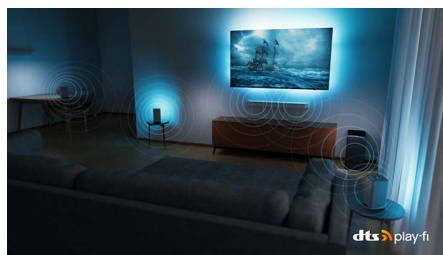

DTS Play-Fi compatible

Philips Wireless Home System powered by DTS Play-Fi lets you connect to compatible soundbars and wireless speakers around your home in seconds. Listen to movies in the kitchen. Play music anywhere. You can even create a home-theater surround-sound system using your Philips TV as a central speaker.