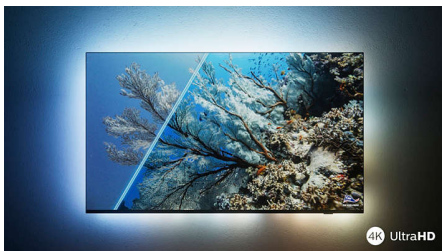

4K UHD LED TV

Love everything that you watch on this 4K UHD LED TV. Philips Pixel Precise Ultra HD engine optimises picture quality to deliver sharp images, rich colours and smooth motion. You get the best possible viewing experience every time.