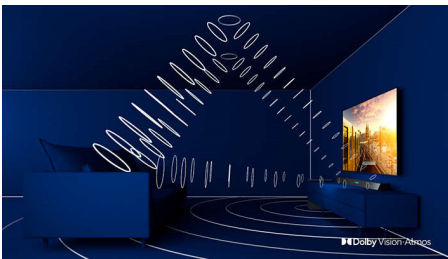

Dolby Vision and Dolby Atmos

Support for Dolby's premium sound and video formats means the HDR content you watch will look-and sound-gloriously real. Whether it's the latest streaming series or a Blu-Ray disc set, you'll enjoy contrast, brightness, and color that reflect the director's original intentions.

And hear spacious sound with clarity, detail, and depth.

4K LED TV

With four times the resolution of conventional Full HD, Ultra HD lights up your screen with over 8 million pixels and our unique Ultra Resolution Upscaling technology. Experience improved images regardless of the original content, and enjoy a sharper picture with superior depth, contrast, natural motion and vivid details.