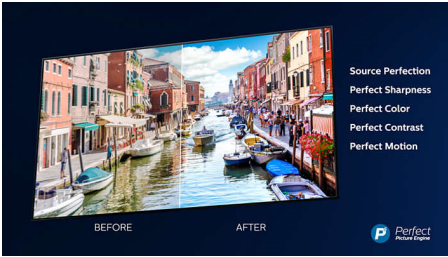

4K UHD LED Smart TV

178 cm (70") DOLBY VISION and DOLBY ATMOS, Major HDR formats supported, P5 Perfect Picture Engine

Highlights

P5 Perfect Picture Engine

The Philips P5 Perfect Picture Engine delivers an image as brilliant as the content you love. Details have noticeably more depth. Colours are vivid, while skin tones look natural. Contrast is so crisp you'll feel every detail. And motion is so smooth that you'll never lose sight of the ball, no matter how fast the play.