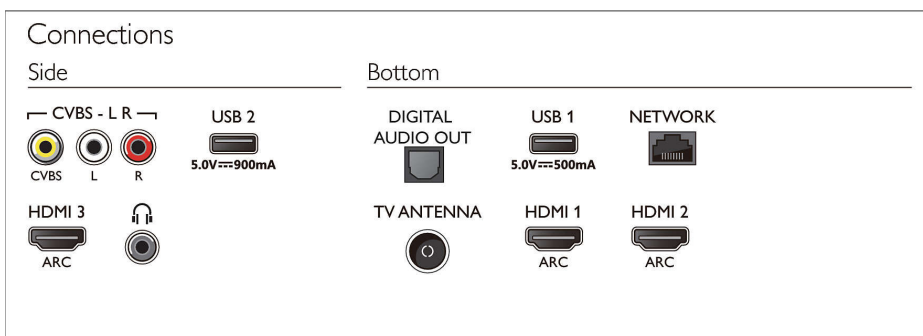

User Interaction

- Remote Control: with Keyboard

Processing

- Processing Power: Quad Core

Sound

- Output power (RMS): 20W
- Speaker configuration: 2x10W full range speaker
- Sound Enhancement: 5 Band Equalizer, A.I. Sound, Clear Dialogue, Dolby Atmos, Dolby Bass Enhancement, Dolby Volume Leveler, Night mode

Connectivity

- Number of HDMI connections: 3
- HDMI features: 4K, Audio Return Channel
- EasyLink (HDMI-CEC): Remote control pass-through, System audio control, System standby, One touch play
- Number of USBs: 2
- Wireless connection: Dual Band, Bluetooth 4.2, Wi-Fi 802.11n, 2x2, Dual band
- Other connections: Ethernet-LAN RJ-45, Headphone out, CVBS+Audio L/R in, Digital audio out (optical)
- HDCP 2.3: Yes on all HDMI

Power

- Mains power: AC 110 - 240 V 50/60Hz
- Ambient temperature: 5 °C to 35 °C
- Power Saving Features: Auto switch-off timer, Picture mute (for radio), Eco mode

Accessories

- Included accessories: Remote Control, 2 x AAA Batteries, Table top stand, Power cord, Quick start guide, Legal and safety brochure

Dimensions

- Set Width: 1581 mm
- Set Height: 894 mm
- Set Depth: 86 mm
- Product weight: 27.6 kg
- Set width (with stand): 1581 mm
- Set height (with stand): 912.4 mm
- Set depth (with stand): 299.4 mm
- Product weight (+stand): 28.2 kg
- Box width: 1757 mm
- Box height: 1025 mm
- Box depth: 181 mm
- Weight incl. Packaging: 32.7 kg
- Wall mount compatible: 400 x 200 mm

* EPG and actual visibility (up to 8 days) is country and operator dependent.

* The TV supports DVB reception for 'Free to air' broadcast. Specific DVB operators may not be supported. An up to date list can be found in the FAQ section of the Philips support website. For some operators Conditional Access and subscription are required. Contact your operator for more information.

* Philips TV Remote app and related functionalities vary per TV model, operator, and country, as well as smart device model and OS. For more details please visit: www.philips.com/TVRemoteapp.

* Smart TV app offerings vary per TV model and country. For more details please visit: www.philips.com/smarttv.

* Image depicted on the website are non-contractual pictures. Please always refer to the actual TV that are sold in the retail or stores.

* Amazon, Alexa and all related logos are trademarks of Amazon.com, Inc. or its affiliates. Amazon Alexa is available in selected languages and countries. Voice functions may be limited in some countries

Issue date 2023-10-05

Version: 16.0.1

EAN: 87 18863 02769 1

© 2023 Koninklijke Philips N.V.
All Rights reserved.

Specifications are subject to change without notice. Trademarks are the property of Koninklijke Philips N.V. or their respective owners.

www.philips.com