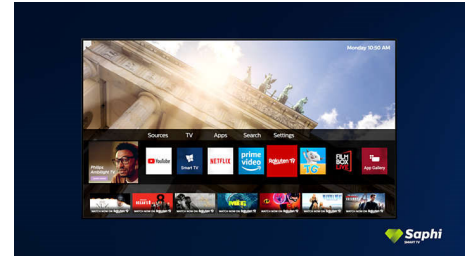

70PUT7805/56

Saphi Smart TV

SAPHI is a fast, intuitive operating system that makes your Philips Smart TV a real pleasure to use. Enjoy one-button access to a clear icon-based menu. Quickly navigate to popular Philips Smart TV apps including YouTube, Netflix, and more.