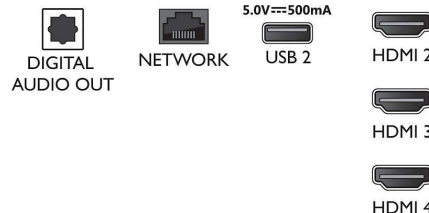

360 photo, HEIF

Processing

- Processing Power: Quad Core

Sound

- Output power (RMS): 16W
- Speaker configuration: 8Wx2 full range speaker
- Sound Enhancement: Auto Volume Leveler, Dolby Atmos, Clear Sound, Smart Sound

Connectivity

- Number of HDMI connections: 4
- HDMI features: 4K, Audio Return Channel
- EasyLink (HDMI-CEC): Remote control pass-through, System audio control, System standby, One touch play
- Number of USBs: 2
- Wireless connection: Wi-Fi 802.11n, 2x2, Dual band, Bluetooth
- Other connections: Digital audio out (optical), Ethernet-LAN RJ-45, Headphone out
- HDCP 2.2: Yes on all HDMI

Power

- Mains power: AC 220 - 240 V 50/60Hz
- Ambient temperature: 5 °C to 35 °C
- Power Saving Features: Auto switch-off timer, Picture mute (for radio)

Accessories

- Included accessories: Remote Control, Quick start guide, Legal and safety brochure, Power cord, Table top stand
- Included batteries: 2 x AAA Batteries

Dimensions

- Set Width: 1226.8 mm
- Set Height: 719 mm
- Set Depth: 86.4 mm
- Product weight: 11.5 kg
- Set width (with stand): 1226.8 mm
- Set height (with stand): 780 mm
- Set depth (with stand): 275.4 mm
- Product weight (+stand): 11.8 kg
- Box width: 1360 mm
- Box height: 860 mm
- Box depth: 160 mm
- Weight incl. Packaging: 17.2 kg

Connections

Side

Down

Issue date 2023-10-05

Version: 9.0.1

EAN: 87 18863 02931 2

© 2023 Koninklijke Philips N.V.
All Rights reserved.

Specifications are subject to change without notice. Trademarks are the property of Koninklijke Philips N.V. or their respective owners.

www.philips.com

- Wall mount compatible: 200 x 200 mm

* EPG and actual visibility (up to 8 days) is country and operator dependent.
* Smart TV app offerings vary per TV model and country. For more details please visit: www.philips.com/smarttv.
* Please note that your Amazon Apps may not always be available in your country. (Currently Amazon apps works only in UK, Germany, Austria)
* Its functionality is subject to ChromeCast built-in apps and smart devices. For more details, please visit ChromeCast built-in product pages.
* Netflix subscription required. Subject to terms at <https://www.netflix.com>
* Google Assistant is available on Philips Android TVs running on Android O (8) or higher OS version. GA is available in selected languages and countries. Supported language/countries list is going to be expanded overtime. For latest language and countries support list please contact our consumer care.
* Image depicted on the website are non-contractual pictures. Please always refer to the actual TV that are sold in the retail or stores.
* Due to the transmission limitations of Bluetooth wireless technology, a slight sound delay might occur when you hear audio from your bluetooth headphone or bluetooth speakers. When this occur, you might see the character moving his or her mouth but there is a slight delay in spoken dialog accompany