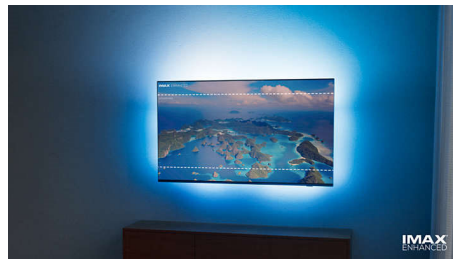

IMAX Enhanced

Welcome to Hollywood! Your Philips MiniLED TV lets you experience the full impact of movies originally made to play in IMAX cinemas. Immerse in a far greater sense of scale. See more in every scene. Combined with Ambilight, you're in for a movie night to remember.