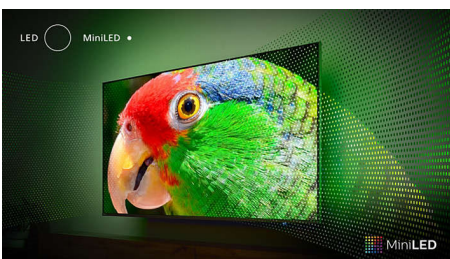

MiniLED TV

Your Philips MiniLED TV supports all major HDR formats and gives you a truly impressive big-screen picture with deep blacks and lifelike colors. Hundreds of intelligent backlight zones are independently dimmed or brightened to enable pin-sharp contrast and real depth.