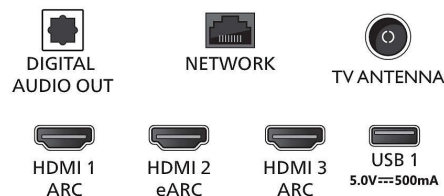

Connectivity

- Number of HDMI connections: 4
- HDMI features: 4K, Audio Return Channel
- EasyLink (HDMI-CEC): Remote control pass-through, System audio control, System standby, One touch play
- Number of USBs: 2
- Wireless connection: Wi-Fi 802.11ac, 2x2, Dual band, Bluetooth 5.0
- Other connections: Digital audio out (optical), Ethernet-LAN RJ-45, Headphone out
- HDCP 2.3: Yes on all HDMI
- HDMI ARC: Yes for all ports
- HDMI 2.1 features: eARC on HDMI 2, eARC/VRR/ ALLM supported

Power

- Mains power: AC 220 - 240 V 50/60Hz
- Standby power consumption: <0.3W
- Power Saving Features: Auto switch-off timer, Light sensor, Picture mute (for radio), Eco mode

Accessories

- Included accessories: Quick start guide, Legal and safety brochure, Power cord, Table top stand, Remote Control, 2 x AAA Batteries

Dimensions

- Set Width: 1446 mm
- Set Height: 837 mm
- Set Depth: 79 mm
- Product weight: 18 kg
- Set width (with stand): 1446 mm
- Set height (with stand): 864 mm
- Set depth (with stand): 293 mm
- Product weight (+stand): 18.2 kg
- Box width: 1600.0 mm
- Box height: 995.0 mm

- Box depth: 170.0 mm
- Weight incl. Packaging: 24 kg
- Wall mount dimensions: 300 x 300 mm

Connections

Side

Down

Issue date 2023-07-23

Version: 3.0.1

EAN: 87 18863 03660 0

© 2023 Koninklijke Philips N.V.
All Rights reserved.