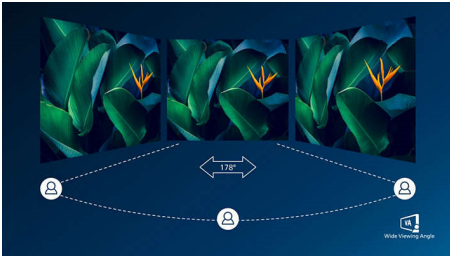

LCD monitor
V Line 22 (21.5"/54.6 cm diag.), 1920 x 1080 (Full HD)

222V8LA/01

Highlights

VA display

The Philips VA LED display uses an advanced multi-domain vertical alignment technology that gives you super-high static contrast ratios for extra-vivid and bright images. While standard office applications are handled with ease, it is especially suitable for photos, web browsing, films, gaming and demanding graphical applications. Its optimised pixel management technology gives you a 178/178 degree extra-wide viewing angle, resulting in crisp images.