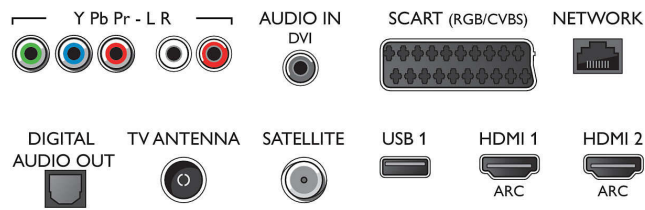

2160 @60 Hz

- Video inputs on HDMI 3/4: up to FHD 1920 x 1080 @60 Hz, up to 4K UHD 3840 x 2160 @30 Hz

Tuner/Reception/Transmission

- Digital TV: DVB-T/T2/T2-HD/C/S/S2
- Video Playback: NTSC, PAL, SECAM
- MPEG Support: MPEG2, MPEG4
- TV Programme guide*: 8-day Electronic Programme Guide
- Signal strength indication

Connections

Side

Rear

Specifications

- Teletext: 1000 page Hypertext
- HEVC support

Android TV

- OS: Android™ 6.0 (Marshmallow)
- Pre-installed apps: Google Play Movies*, Google Play Music*, Google Search, YouTube
- Memory size (Flash): extendable via USB storage, 8 GB