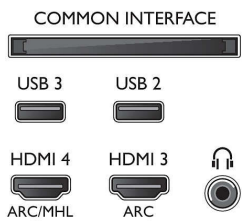

Picture/Display

- Aspect ratio: 16:9
- Diagonal screen size (inch): 43 inch
- Diagonal screen size (metric): 108 cm
- Display: 4K Ultra HD LED
- Panel resolution: 3840 x 2160

- Brightness: 350 cd/m²
- Picture enhancement: Micro Dimming Pro, Ultra Resolution, Natural Motion, Pixel Plus Ultra HD
- Peak Luminance ratio: 65 %

2160 @60 Hz

- Video inputs on HDMI 3/4: up to FHD 1920 x 1080 @60 Hz, up to 4K UHD 3840 x 2160 @30 Hz

Tuner/Reception/Transmission

- Digital TV: DVB-T/T2/T2-HD/C/S/S2
- Video Playback: NTSC, PAL, SECAM
- MPEG Support: MPEG2, MPEG4
- TV Programme guide*: 8-day Electronic Programme Guide
- Signal strength indication

Connections

Side

Rear

Specifications

- Teletext: 1000 page Hypertext
- HEVC support

Android TV

- OS: Android™ 6.0 (Marshmallow)
- Pre-installed apps: Google Play Movies*, Google Play Music*, Google Search, YouTube
- Memory size (Flash): extendable via USB storage, 8 GB