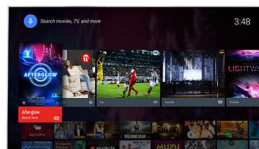

Quad Core + Android

Philips Quad Core processor meets the power of Android to deliver an exciting gaming experience. And with Android on your TV

you'll navigate, launch apps and play videos in a way that is super fast, super intuitive and super fun.

Google Play

Google Play™ has a rich catalogue of high-quality games for all ages. Optimised for use on your TV, they look as great as they play. And there's no need to clutter up your house with yet another gaming console; with a universal USB gaming control you can navigate and play with ease.

Cloud Gaming

Cloud Gaming offers a vast online catalogue of high-quality games for every age, taste and gaming level. Simply pick a game and play on your TV!