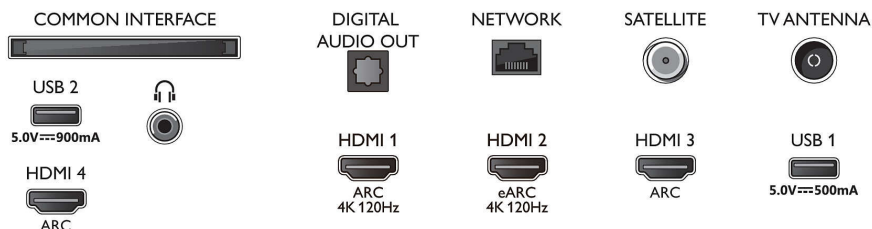

Power

- Mains power: AC 220 - 240 V 50/60 Hz

- Standby power consumption: $\leq 0.3\text{ W}$
- Power Saving Features: Auto switch-off timer, Light sensor, Picture mute (for radio), Eco mode

Accessories

- Included accessories: Remote Control, Quick start guide, Legal and safety brochure, Power cord, Tabletop stand, 2 x AAA Batteries

Design

- Colours of TV: Anthracite grey bezel
- Stand design: Anthracite grey central stand

Dimensions

- Set Width: 1450.5 mm
- Set Height: 842.2 mm
- Set Depth: 85.1 mm
- Product weight: 24.5 kg
- Set width (with stand): 1450.5 mm
- Set height (with stand): 906.9 mm
- Set depth (with stand): 289.1 mm
- Product weight (+stand): 27.2 kg
- Box width: 1600.0 mm
- Box height: 995.0 mm
- Box depth: 170.0 mm
- Weight incl. Packaging: 35.7 kg
- Stand width: 379.8 mm
- Stand height: 70.0 mm
- Stand depth: 289.1 mm
- Wall-mount compatible: 300 x 300 mm

Connections

Side

Bottom

Issue date 2023-07-17

Version: 7.2.2

EAN: 87 18863 03437 8

© 2023 Koninklijke Philips N.V.
All Rights reserved.

Specifications are subject to change without notice.
Trademarks are the property of Koninklijke Philips N.V.
or their respective owners.