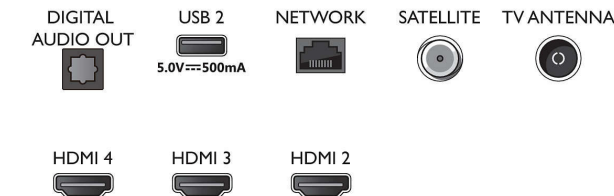

Accessories

- Included accessories: Remote Control, 2 x AAA Batteries, Power cord, Quick start guide, Legal and safety brochure, Tabletop stand

Design

- Colours of TV: Anthracite grey bezel
- Stand design: Anthracite grey v sticks

Dimensions

- Set Width: 1572.4 mm
- Set Height: 876.3 mm
- Set Depth: 85.1 mm
- Product weight: 24.6 kg
- Set width (with stand): 1572.4 mm
- Set height (with stand): 903.3 mm
- Set depth (with stand): 334.9 mm
- Product weight (+stand): 25.2 kg
- Box width: 1757.0 mm
- Box height: 1025.0 mm
- Box depth: 174.0 mm
- Weight incl. Packaging: 32.5 kg
- Stand width: 807.6 mm
- Stand height: 27.0 mm
- Stand depth: 334.9 mm
- Wall-mount compatible: 300 x 300 mm

Connections

Side

Bottom

Issue date 2023-07-23

Version: 14.14.3

EAN: 87 18863 02836 0

© 2023 Koninklijke Philips N.V.
All Rights reserved.

Specifications are subject to change without notice.
Trademarks are the property of Koninklijke Philips N.V.
or their respective owners.