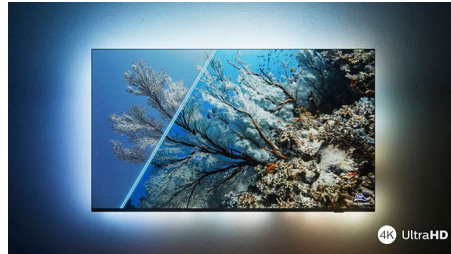

Supports all major HDR formats

Your Philips 4K UHD TV is compatible with all major HDR formats, including Dolby Vision. Whether it's a must-watch series or the latest video game, shadows will be deeper. Bright surfaces will shine. Colours will be truer.

HDMI connectivity

Ready for gaming

Your Philips TV boasts the latest HDMI connectivity, and the TV automatically switches to a low latency setting when you start playing a game on your console. Ambilight's gaming mode brings the thrill right into the room.

Slim, attractive design

Looking for a TV that fits with your room? This 4K smart TV is dressed for the occasion! The virtually bezel-free screen goes with just about any interior scheme. While the slim feet make it seem as if the screen is floating above your TV unit or table.

Grey bezel. Slender feet.

Grey bezel. Slender feet.

AI voice control

This Philips Android TV gives you a choice of voice assistants! Control the TV via Google Assistant-compatible smart home devices with your voice.