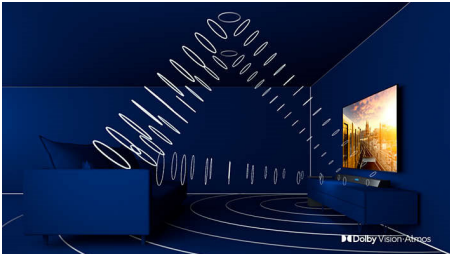

Highlights

70PUS7906/12

3 sided Ambilight

With Philips Ambilight, every moment feels closer. Intelligent LEDs around the edge of the TV respond to the on-screen action and emit an immersive glow that's simply captivating. Experience it once and wonder how you enjoyed TV without it.

Dolby Vision + Dolby Atmos

Support for Dolby's premium sound and video formats means that the HDR content that you watch will look—and sound—glorious. You'll enjoy a picture that reflects the director's original intentions and experience spacious sound with real clarity and depth.