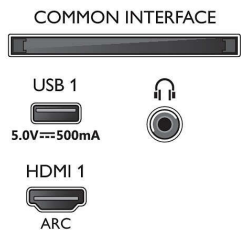

Connections

Side