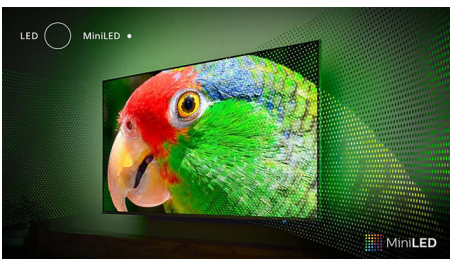

## 4-sided Ambilight

With Ambilight, the incredible experience of watching a Philips MiniLED TV gets even better. LED lights on all four sides of the TV glow and change color in perfect sync with the colors of the on-screen action or your music. It's so warm and immersive, you'll wonder how you enjoyed TV without it.

## P5 Picture Engine with AI

Philips P5 processor with AI delivers a picture so real it feels like you could step right into it. A deep-learning AI algorithm processes images in a manner similar to the human brain. No matter what you're watching, you get lifelike detail and contrast, rich color, and smooth motion.

## MiniLED TV

Your Philips MiniLED TV supports all major HDR formats and gives you a truly impressive big-screen picture with deep blacks and lifelike colors. Hundreds of intelligent backlight zones are independently dimmed or brightened to enable pin-sharp contrast and real depth.