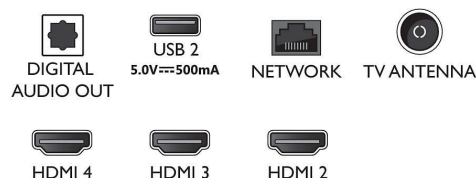

- Processing Power: Quad Core

Sound

- Output power (RMS): 20W
- Speaker configuration: 2x10W full range speaker
- Sound Enhancement: 5 Band Equalizer, Clear Dialogue, Dolby Atmos, Auto Volume Leveler, Dolby Bass Enhancement

Connectivity

- Number of HDMI connections: 4
- HDMI features: Audio Return Channel, 4K
- EasyLink (HDMI-CEC): Remote control pass-through, System audio control, System standby, One touch play
- Number of USBs: 2
- Wireless connection: Wi-Fi 802.11n, 2x2, Dual band, Bluetooth 5.0
- Other connections: Digital audio out (optical), Ethernet-LAN RJ-45, Headphone out
- HDCP 2.3: Yes on all HDMI
- HDMI ARC: Yes on HDMI1

Power

- Mains power: AC 220 - 240 V 50/60Hz
- Ambient temperature: 5 °C to 35 °C
- Standby power consumption: $\leq 0.5W$
- Power Saving Features: Auto switch-off timer, Picture mute (for radio), Eco mode, Light sensor

Accessories

- Included accessories: Remote Control, 2 x AAA Batteries, Power cord, Quick start guide, Legal and safety brochure, Table top stand

Dimensions

- Set Width: 1115.6 mm
- Set Height: 644.7 mm
- Set Depth: 81.6 mm

- Product weight: 12.1 kg
- Set width (with stand): 1115.6 mm
- Set height (with stand): 671.7 mm
- Set depth (with stand): 255.8 mm
- Product weight (+stand): 12.3 kg
- Box width: 1240.0 mm
- Box height: 785.0 mm
- Box depth: 150.0 mm
- Weight incl. Packaging: 16.0 kg
- Wall mount compatible: 200 x 300 mm

Connections

Side

Down

Issue date 2023-07-23

Version: 3.0.1

EAN: 87 18863 03289 3

© 2023 Koninklijke Philips N.V.
All Rights reserved.

Specifications are subject to change without notice.
Trademarks are the property of Koninklijke Philips N.V.
or their respective owners.

www.philips.com

- EPG and actual visibility (up to 8 days) is country and operator dependent.
- Philips TV Remote app and related functionalities vary per TV model, operator, and country, as well as smart device model and OS. For more details please visit: www.philips.com/TVRemoteapp.
- Smart TV app offerings vary per TV model and country. For more details please visit: www.philips.com/smarttv.
- Amazon Prime is available in selected languages and countries.
- Google Assistant is available on Philips Android TVs running on Android O (8) or higher OS version. Google Assistant is available in selected languages and countries.
- Netflix subscription required. Subject to terms at <https://www.netflix.com>
- Google Assistant is available on Philips Android TVs running on Android O (8) or higher OS version. GA is available in selected languages and countries with English-UK and German-DE and French-FR being supported from the start. Supported language/countries list is going to be expanded overtime.
- Image depicted on the website are non-contractual pictures. Please always refer to the actual TV that are sold in the retail or stores.