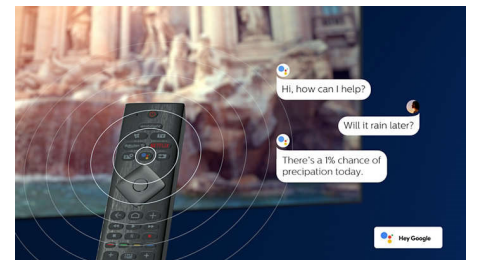

50PUD7906/30

Slim, attractive design

Looking for a TV that fits with your room? This 4K smart TV is dressed for the occasion! The virtually bezel-free screen goes with just about any interior scheme. While the slim feet make it seem as if the screen is floating above your TV unit or table.

Grey bezel. Slender feet.

Grey bezel. Slender feet.

Google Assistant

Control your Philips Android TV with your voice. Want to play a game, watch Netflix, or find content and apps in the Google Play store? Just tell your TV. You can even command all Google Assistant-compatible smart home devices-like dimming the lights and setting the thermostat on movie night. Without leaving the sofa.