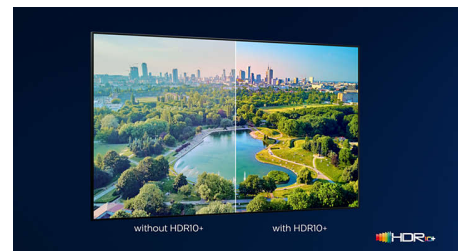

Major HDR formats supported

A Philips 4K UHD OLED TV is compatible with all major HDR formats, including HDR10+ and Dolby Vision. Whether it's a must-watch series or the latest video game, shadows will be deeper. Bright surfaces will shine. Colors will be truer. Motion is incredibly smooth.