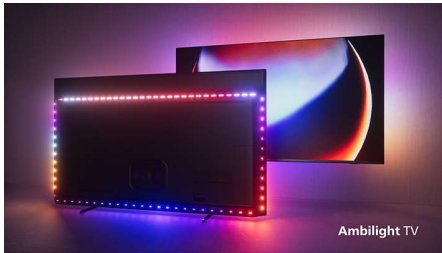

Highlights

4-sided Ambilight

With Ambilight, the incredible experience of watching a Philips OLED TV gets even better! LED lights on all four sides of the TV glow and change color in perfect sync with the colors of the on-screen action—or your music. It's so warm and immersive, you'll wonder how you enjoyed TV without it.