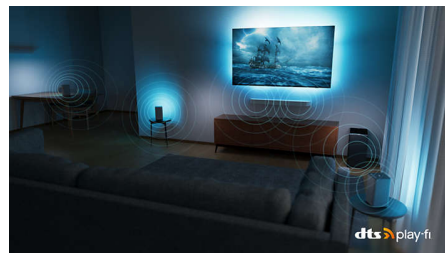

DTS Play-Fi compatible

Philips Wireless Home System powered by DTS Play-Fi lets you connect to compatible soundbars and wireless speakers around your home in seconds. Listen to movies in the kitchen. Play music anywhere. You can even create a home-theater surround-sound system using your Philips TV as a central speaker.