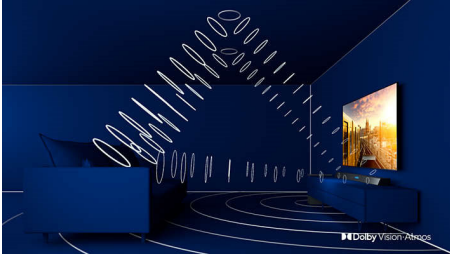

Highlights

3-sided Ambilight

With Philips Ambilight every moment feels closer. Intelligent LEDs around the edge of the TV respond to the on-screen action and emit an immersive glow that's simply captivating. Experience it once and wonder how you enjoyed TV without it.

Dolby Vision + Dolby Atmos

Support for Dolby's premium sound and video formats means the HDR content you watch will look-and sound-glorious. You'll enjoy a picture that reflects the director's original intentions and experience spacious sound with real clarity and depth.