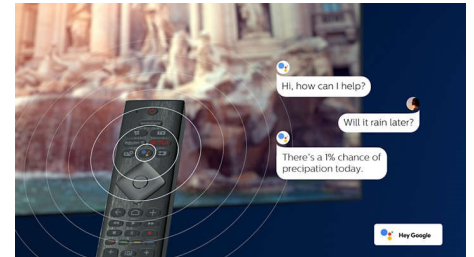

55PUD7906/30

Slim, attractive design

Looking for a TV that fits with your room? This 4K smart TV is dressed for the occasion! The virtually bezel-free screen goes with just about any interior scheme. While the slim feet make it seem as if the screen is floating above your TV unit or table.

Grey bezel. Slender feet.

Grey bezel. Slender feet.

Google Assistant

Control your Philips Android TV with your voice. Want to play a game, watch Netflix, or find content and apps in the Google Play store? Just tell your TV. You can even command all Google Assistant-compatible smart home devices-like dimming the lights and setting the thermostat on movie night. Without leaving the sofa.