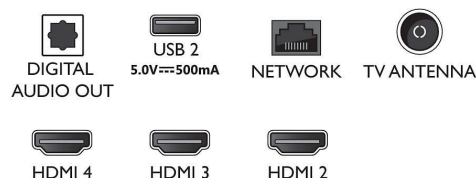

- Processing Power: Quad Core

Sound

- Output power (RMS): 20W
- Speaker configuration: 2x10W full range speaker
- Sound Enhancement: 5 Band Equalizer, Clear Dialogue, Dolby Atmos, Auto Volume Leveler, Dolby Bass Enhancement

Connectivity

- Number of HDMI connections: 4
- HDMI features: Audio Return Channel, 4K
- EasyLink (HDMI-CEC): Remote control pass-through, System audio control, System standby, One touch play
- Number of USBs: 2
- Wireless connection: Wi-Fi 802.11n, 2x2, Dual band, Bluetooth 5.0
- Other connections: Digital audio out (optical), Ethernet-LAN RJ-45, Headphone out
- HDCP 2.3: Yes on all HDMI
- HDMI ARC: Yes on HDMI1

Power

- Mains power: AC 220 - 240 V 50/60Hz
- Ambient temperature: 5 °C to 35 °C
- Standby power consumption: $\leq 0.5W$
- Power Saving Features: Auto switch-off timer, Picture mute (for radio), Eco mode, Light sensor

Accessories

- Included accessories: Remote Control, 2 x AAA Batteries, Power cord, Quick start guide, Legal and safety brochure, Table top stand

Dimensions

- Set Width: 1231.2 mm
- Set Height: 709.6 mm
- Set Depth: 79.4 mm

- Product weight: 14.2 kg
- Set width (with stand): 1231.2 mm
- Set height (with stand): 736.6 mm
- Set depth (with stand): 255.8 mm
- Product weight (+stand): 14.4 kg
- Box width: 1360.0 mm
- Box height: 840.0 mm
- Box depth: 160.0 mm
- Weight incl. Packaging: 18.9 kg
- Wall mount compatible: 200 x 300 mm

Connections

Side

Down

Issue date 2023-07-23

Version: 3.1.1

EAN: 87 18863 03290 9

© 2023 Koninklijke Philips N.V.
All Rights reserved.

Specifications are subject to change without notice. Trademarks are the property of Koninklijke Philips N.V. or their respective owners.

www.philips.com

- EPG and actual visibility (up to 8 days) is country and operator dependent.
- Philips TV Remote app and related functionalities vary per TV model, operator, and country, as well as smart device model and OS. For more details please visit: www.philips.com/TVRemoteapp.
- Smart TV app offerings vary per TV model and country. For more details please visit: www.philips.com/smarttv.
- Amazon Prime is available in selected languages and countries.
- Google Assistant is available on Philips Android TVs running on Android O (8) or higher OS version. Google Assistant is available in selected languages and countries.
- Netflix subscription required. Subject to terms at <https://www.netflix.com>
- Google Assistant is available on Philips Android TVs running on Android O (8) or higher OS version. GA is available in selected languages and countries with English-UK and German-DE and French-FR being supported from the start. Supported language/countries list is going to be expanded overtime.
- Image depicted on the website are non-contractual pictures. Please always refer to the actual TV that are sold in the retail or stores.