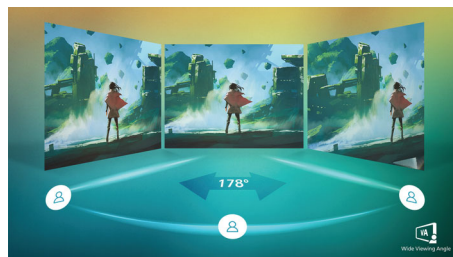

VA display

Philips VA LED display uses an advanced multi-domain vertical alignment technology which gives you super-high static contrast ratios for extra vivid and bright images. While standard office applications are handled with ease, it is especially suitable for photos, web-browsing, movies, gaming, and demanding graphical

272M8CZ/69

applications. It's optimized pixel management technology gives you 178/178 degree extra wide viewing angle, resulting in crisp images.