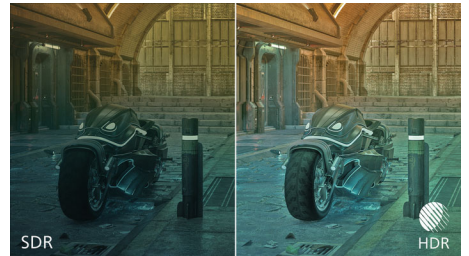

272M8CZ/69

applications. It's optimized pixel management technology gives you 178/178 degree extra wide viewing angle, resulting in crisp images.

High Dynamic Range (HDR)

High Dynamic Range delivers a dramatically different visual experience. With astonishing brightness, incomparable contrast and captivating color, images come to life with much greater brightness while also featuring much deeper, more nuanced darks. It renders a fuller palette of rich new colors never before seen on display, giving you a visual experience that engages your senses and inspires emotions.