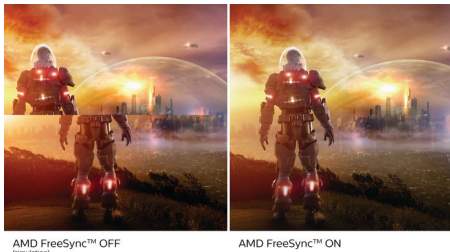

AMD FreeSync™ Premium

Gaming shouldn't be a choice between choppy gameplay or broken frames. AMD FreeSync™ Premium equips serious gamers with a fluid, tear-free gameplay experience at peak performance. There are no compromises, game confidently with a high refresh rate, low framerate compensation, and low latency.