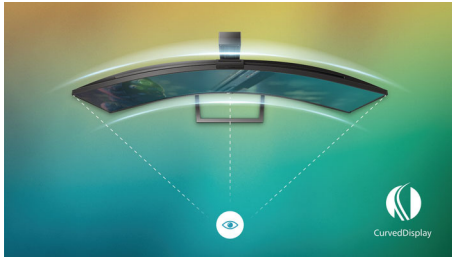

Get comfortable

- LowBlue Mode for easy on-the-eyes productivity
- Less eye fatigue with Flicker-free technology

PHILIPS

Full HD Curved LCD display
Momentum 27" (68.6 cm), 1920 x 1080 (Full HD)

Highlights

Curved display design

Desktop monitors offer a personal user experience, which suits a curve design very well. The curved screen provides a pleasant yet subtle immersion effect, which focuses on you at the center of your desk.